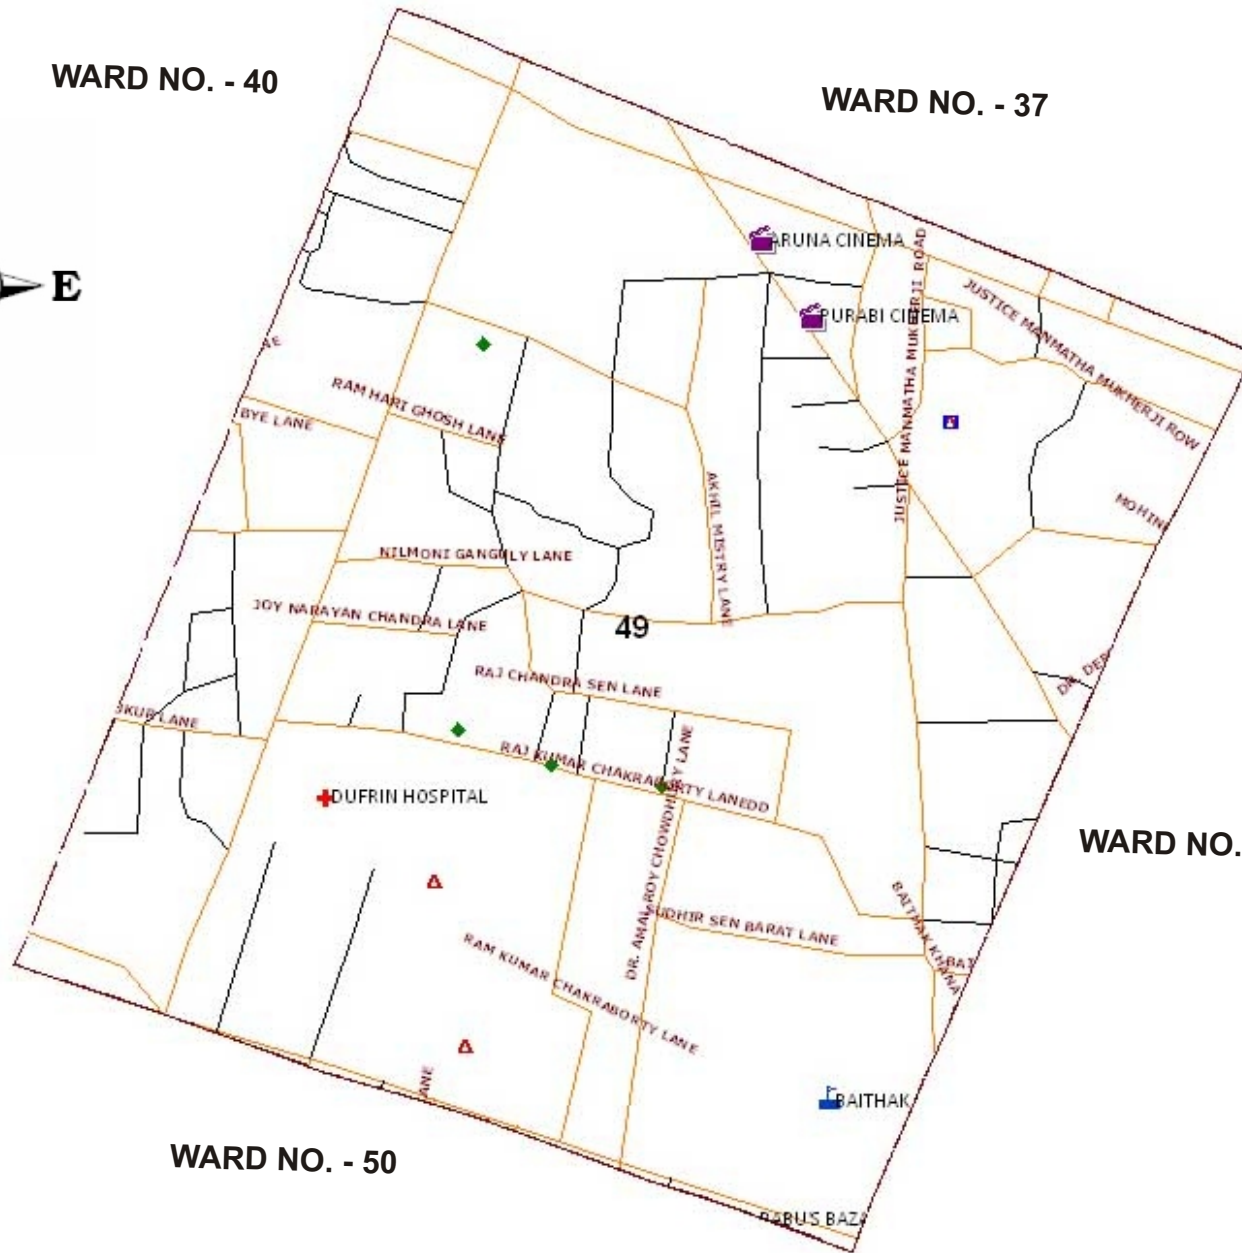

WARD NO. 49

WARD NO. - 40

WARD NO. - 37

WARD NO. - 48

WARD NO. - 36

WARD NO. - 50

NOT TO SCALE

Source: Sarva Shiksha Mission, Kolkata

LEGEND

- WardBoundary_kol
- HIGH_SCHOOL
- PRIVATE_SCHOOL
- PRIMARY_SCHOOL
- Metro_Station
- OFFICE
- BANK
- POST OFFICE
- LANDMARK
- ENTERTAINMENT
- HEALTH
- POLICE STATION
- MARKET
- EDUCATIONAL
- TRANSPORT
- RELEGIOUS
- CREMATORIUM
- FERI GHAT
- MARKET
- OFFICE
- Roads
- Roads