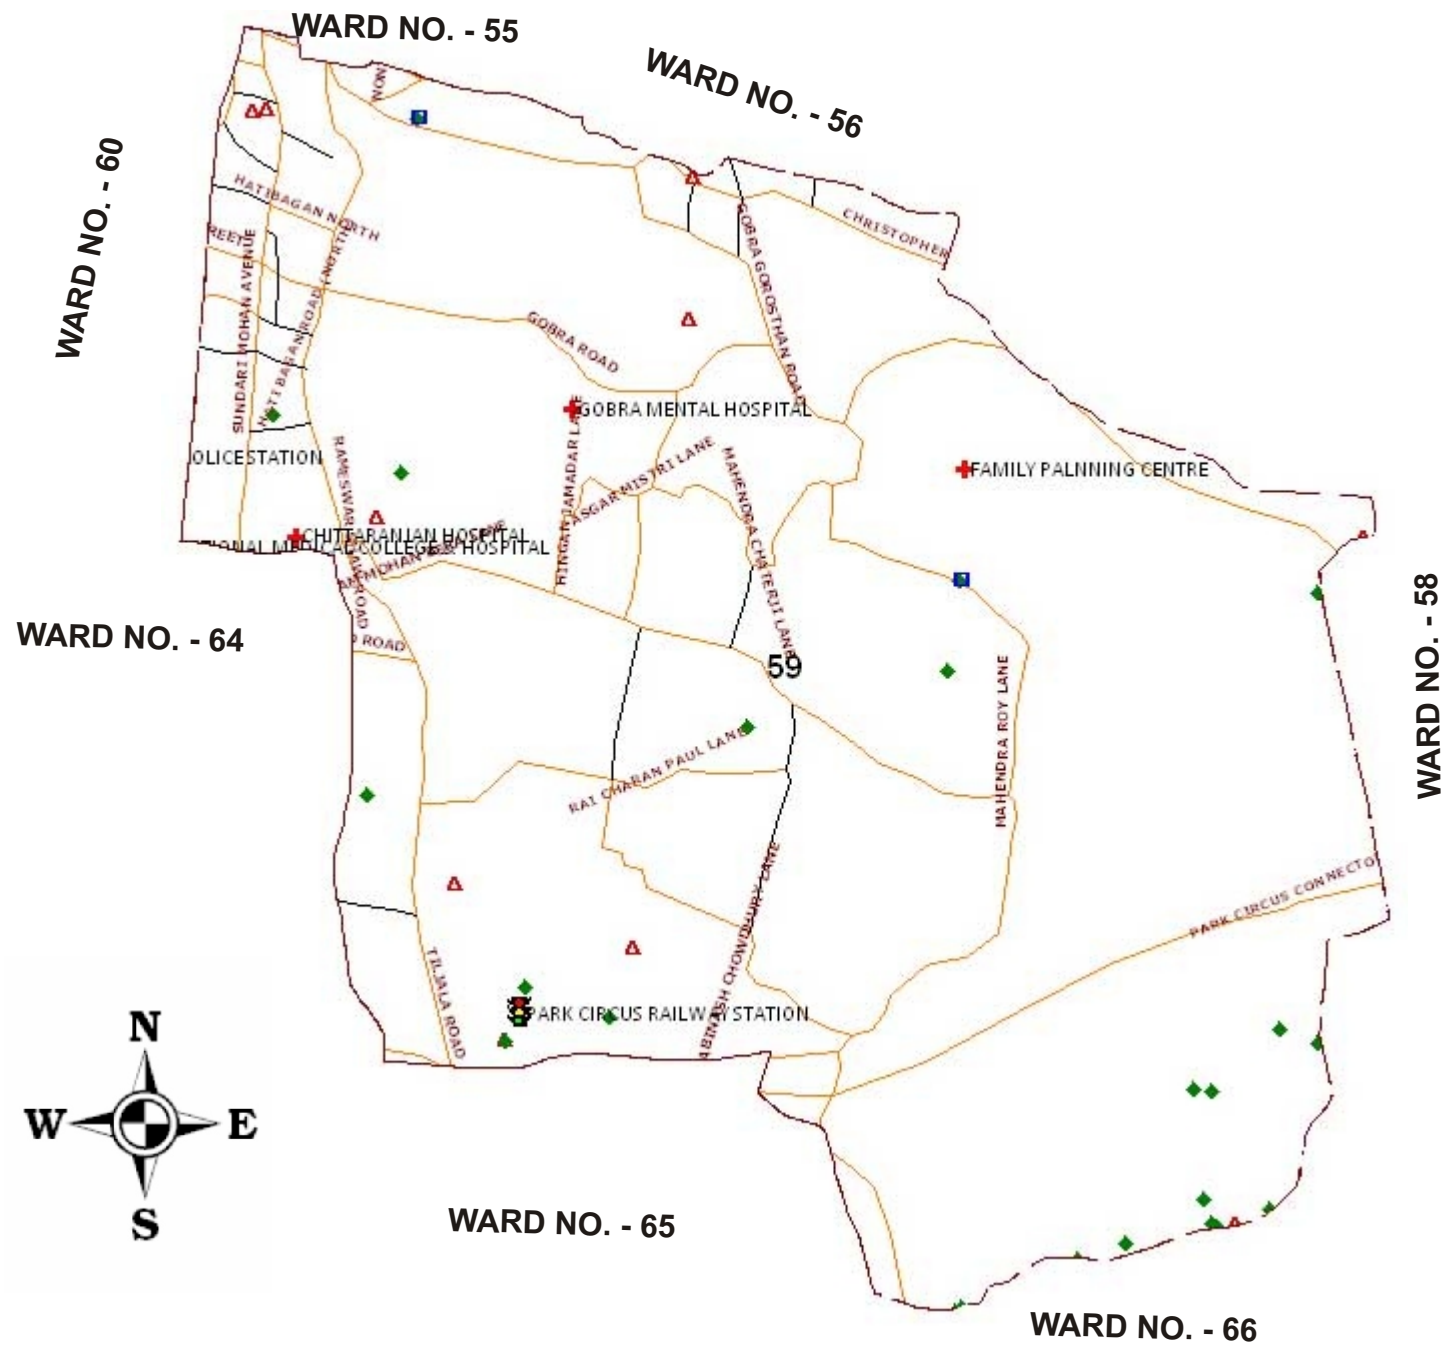

WARD NO. 59

LEGEND

- WardBoundary_kol
- HIGH_SCHOOL
- PRIVATE_SCHOOL
- PRIMARY_SCHOOL
- Metro_Station
- OFFICE
- BANK
- POST OFFICE
- LANDMARK
- ENTERTAINMENT
- HEALTH
- POLICE STATION
- MARKET
- EDUCATIONAL
- TRANSPORT
- RELIGIOUS
- CREMATORIUM
- FERI GHAT
- MARKET
- OFFICE
- Roads
- Roads

NOT TO SCALE

Source: Sarva Shiksha Mission, Kolkata