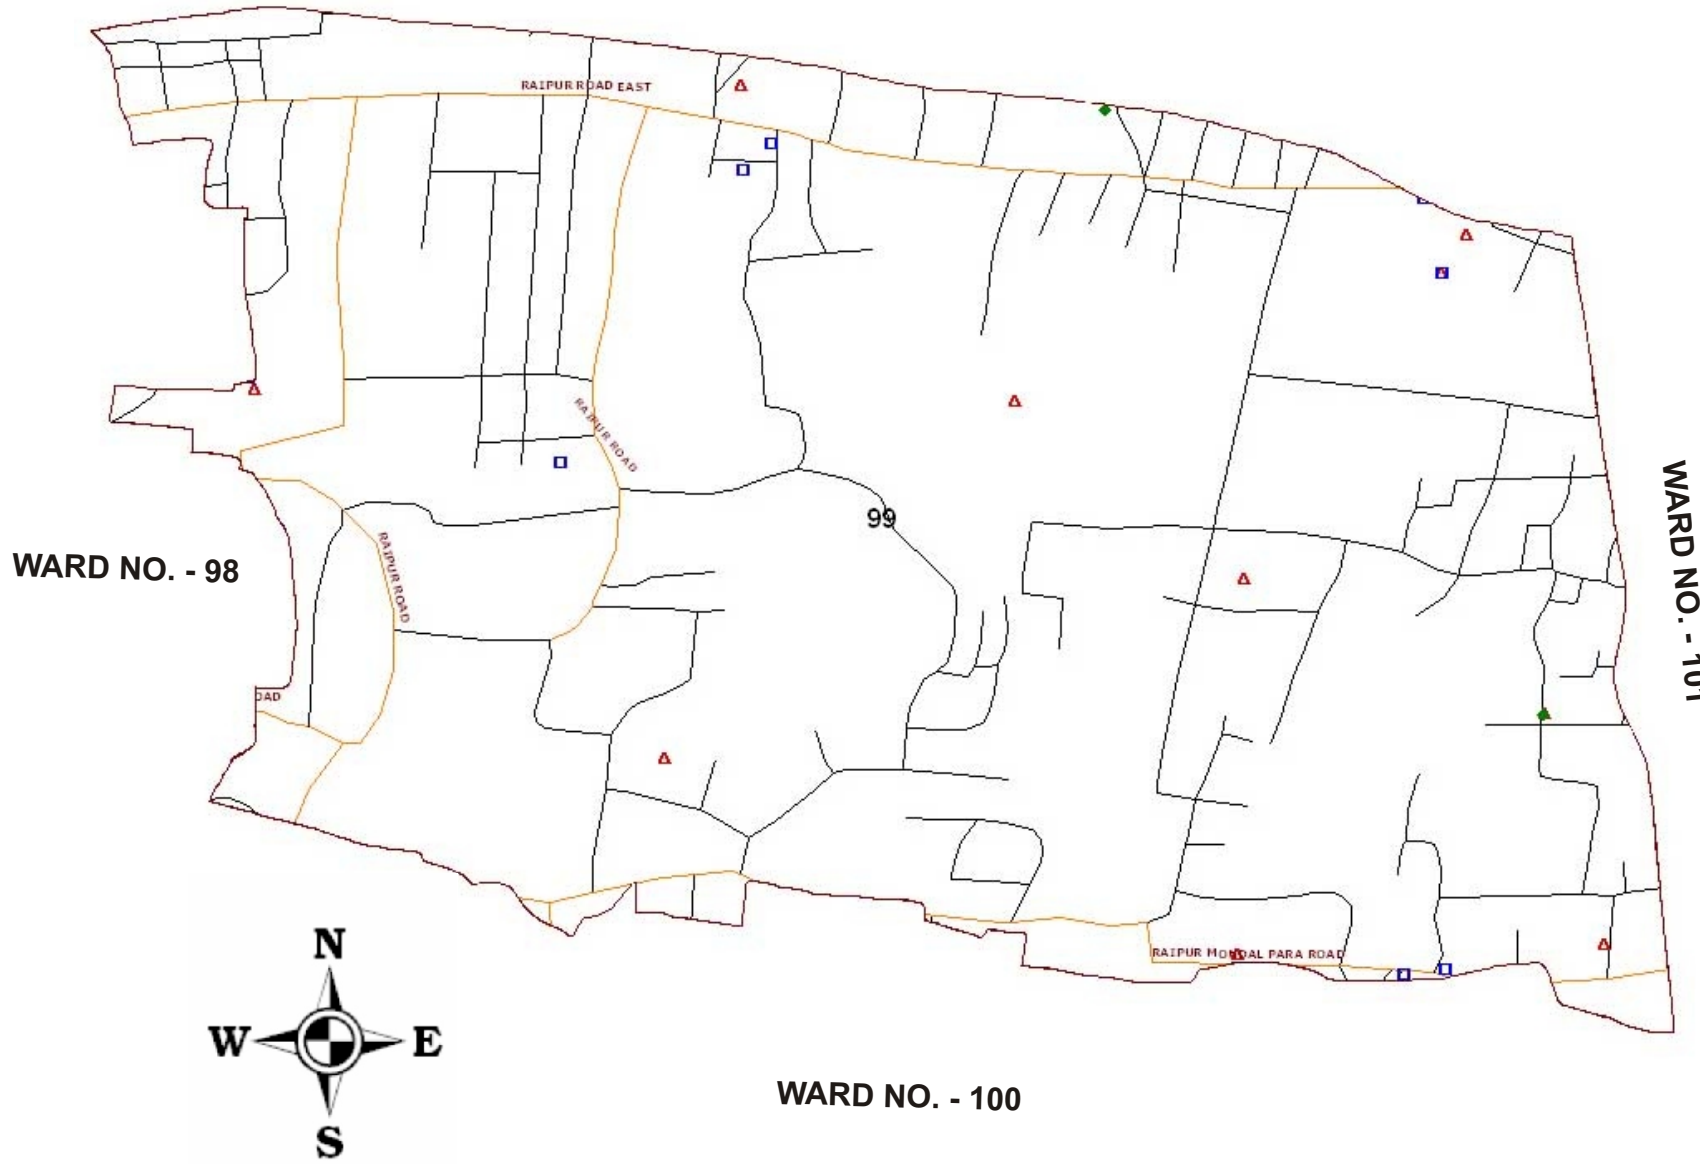

WARD NO. - 96

WARD NO. 99

LEGEND

- WardBoundary_kol
- HIGH_SCHOOL
- PRIVATE_SCHOOL
- PRIMARY_SCHOOL
- Metro_Station
- OFFICE
- BANK
- POST OFFICE
- LANDMARK
- ENTERTAINMENT
- HEALTH
- POLICE STATION
- MARKET
- EDUCATIONAL
- TRANSPORT
- RELIGIOUS
- CREMATORIUM
- FERI GHAT
- MARKET
- OFFICE
- Roads
- Roads

NOT TO SCALE

Source: Sarva Shiksha Mission, Kolkata