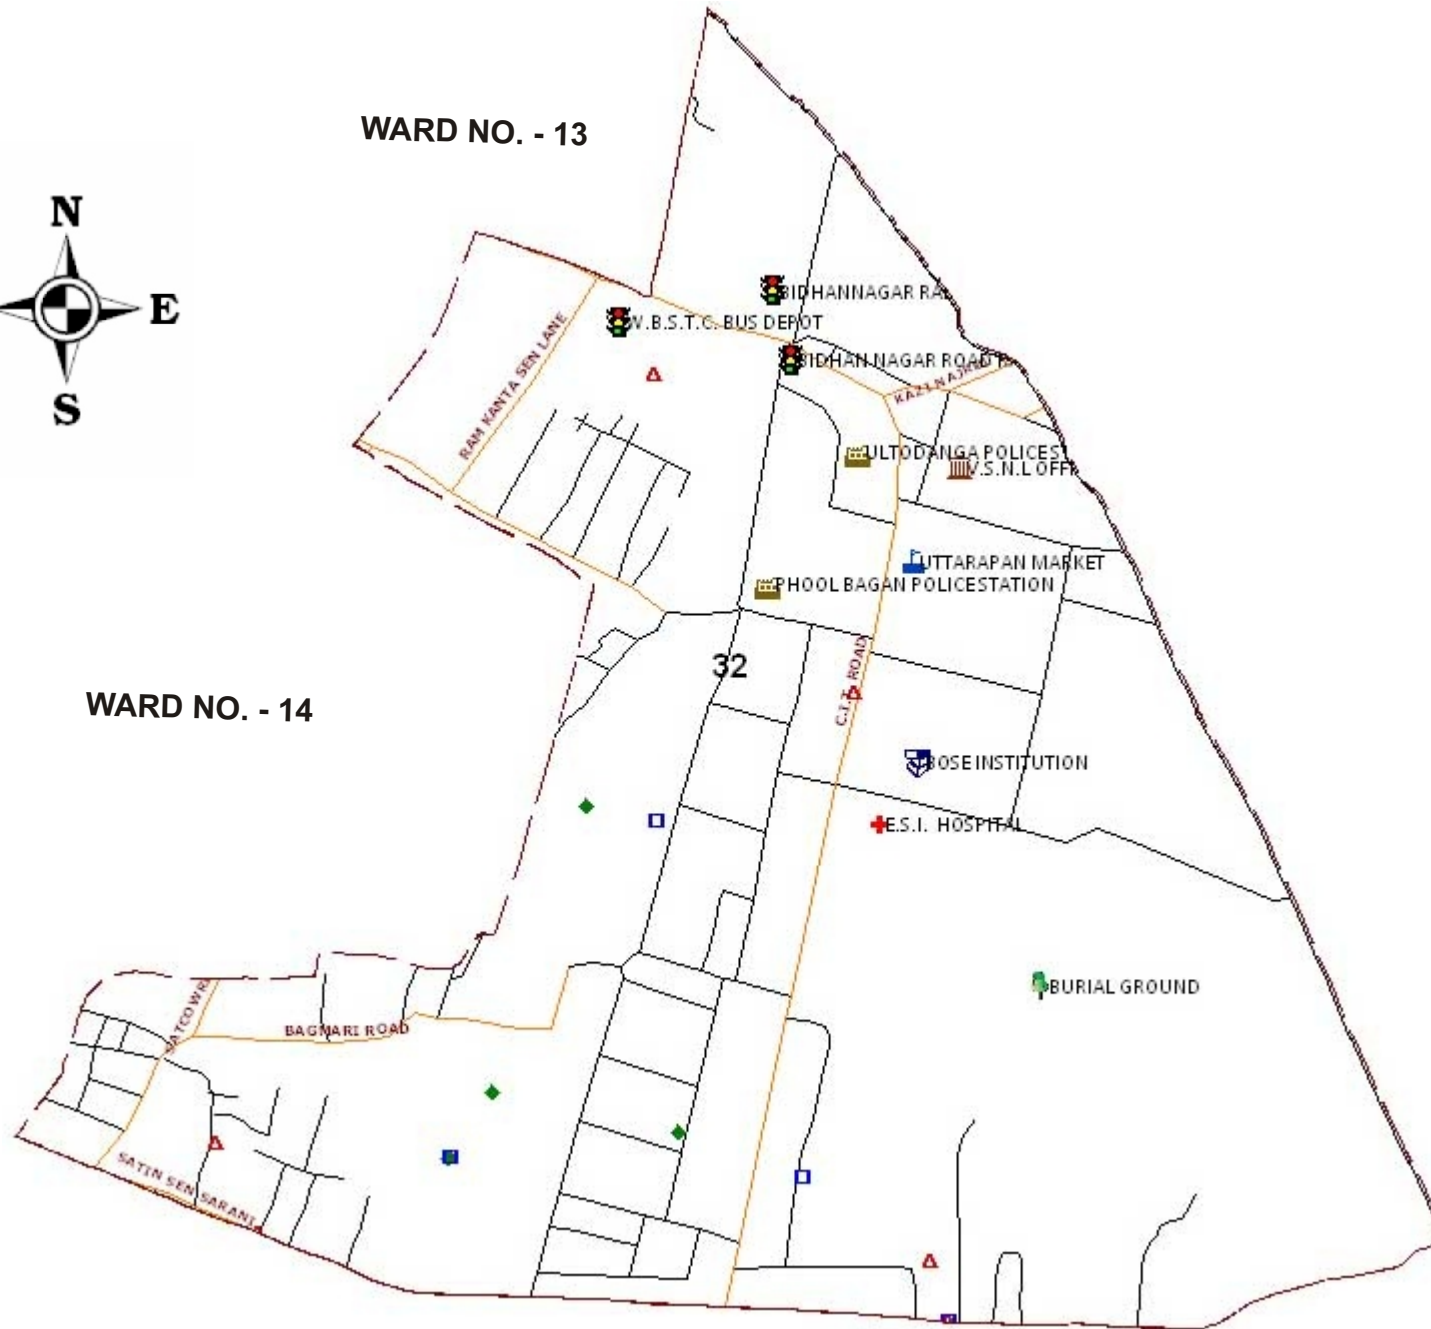

NOT TO SCALE

Source: Sarva Shiksha Mission, Kolkata

WARD NO. 32

WARD NO. - 13

WARD NO. - 14

LEGEND

-  WardBoundary_kol
-  HIGH_SCHOOL
-  PRIVATE_SCHOOL
-  PRIMARY_SCHOOL
-  Metro_Station
-  OFFICE
-  BANK
-  POST OFFICE
-  LANDMARK
-  ENTERTAINMENT
-  HEALTH
-  POLICE STATION
-  MARKET
-  EDUCATIONAL
-  TRANSPORT
-  RELEGIOUS
-  CREMATORIUM
-  FERI GHAT
-  MARKET
-  OFFICE
-  Roads
-  Roads