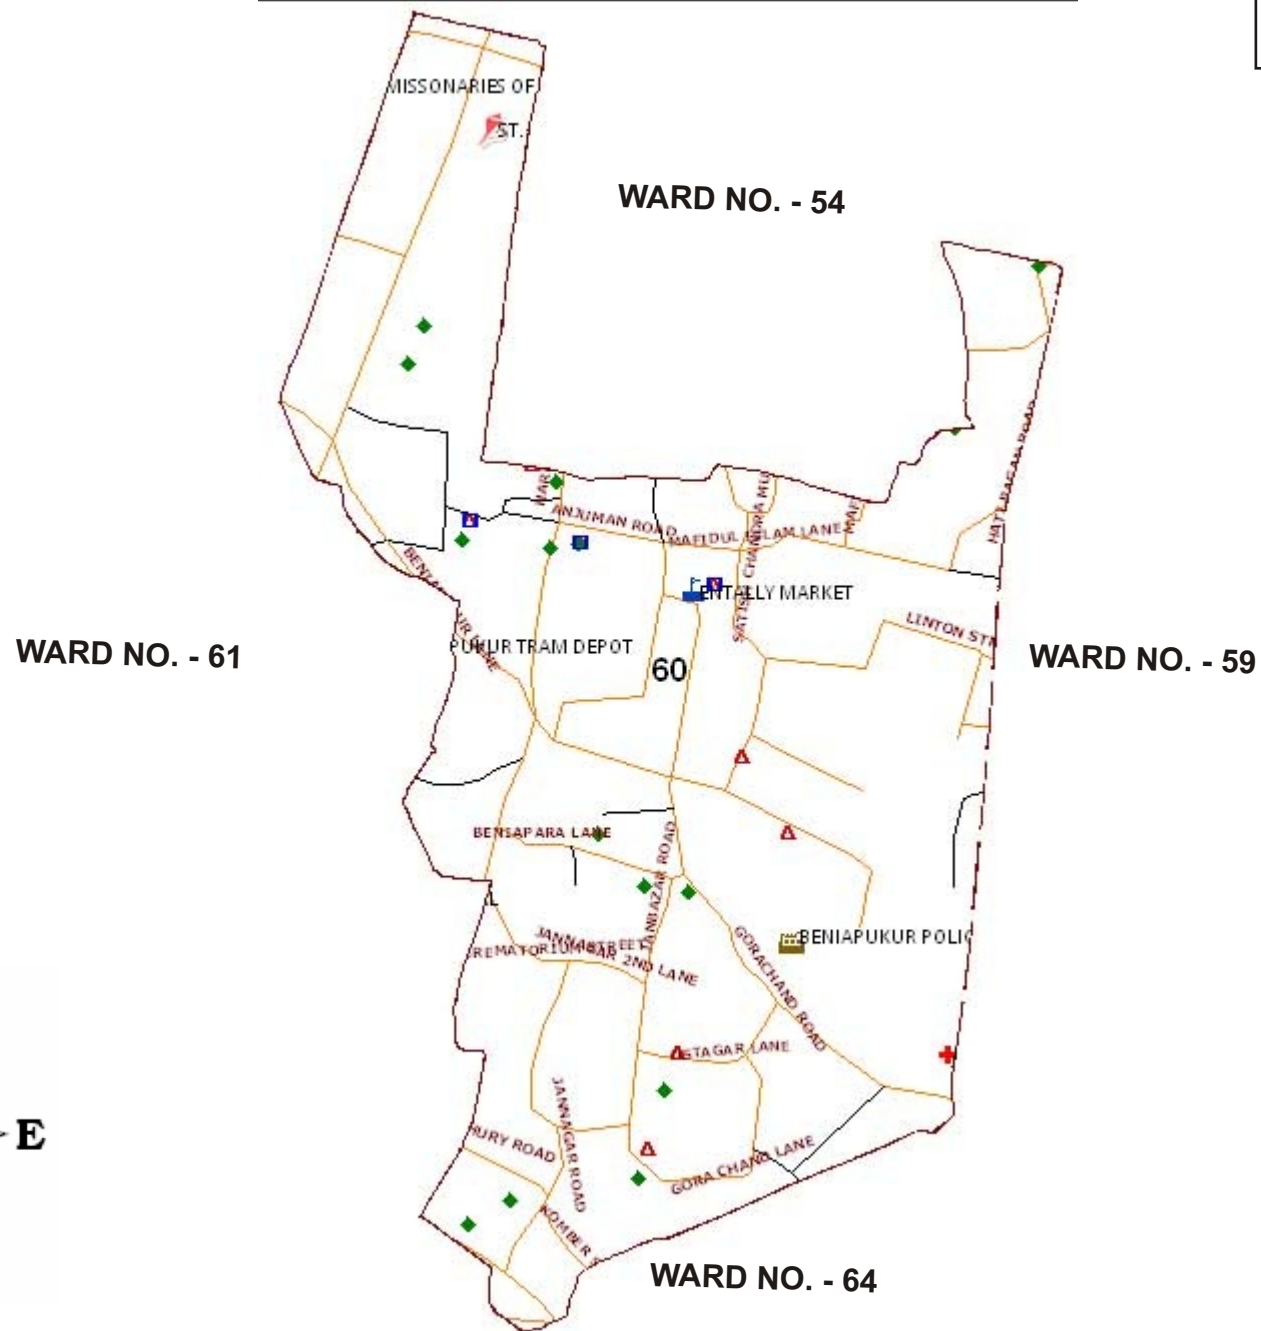

WARD NO. 60

LEGEND

- WardBoundary_kol
- HIGH_SCHOOL
- PRIVATE_SCHOOL
- PRIMARY_SCHOOL
- Metro_Station
- OFFICE
- BANK
- POST OFFICE
- LANDMARK
- ENTERTAINMENT
- HEALTH
- POLICE STATION
- MARKET
- EDUCATIONAL
- TRANSPORT
- RELEGIOUS
- CREMATORIUM
- FERI GHAT
- MARKET
- OFFICE
- Roads
- Roads

NOT TO SCALE

Source: Sarva Shiksha Mission, Kolkata