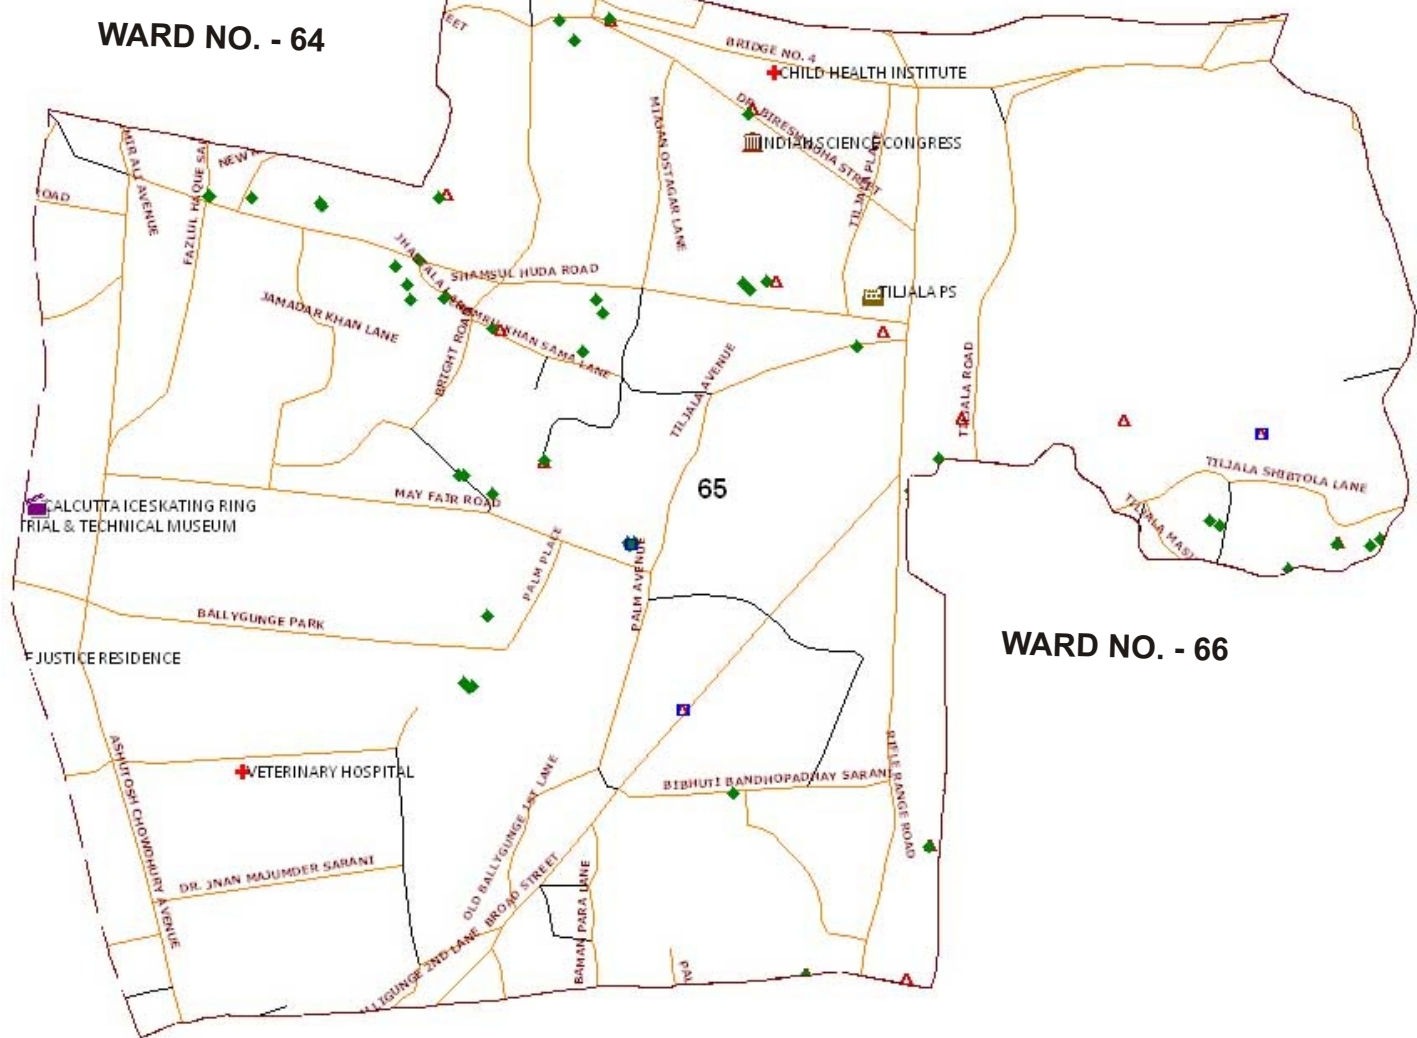

NOT TO SCALE

Source: Sarva Shiksha Mission, Kolkata

WARD NO. 65

WARD NO. - 59

WARD NO. - 64

WARD NO. - 69

LEGEND

-  WardBoundary_kol
-  HIGH_SCHOOL
-  PRIVATE_SCHOOL
-  PRIMARY_SCHOOL
-  Metro_Station
-  OFFICE
-  BANK
-  POST OFFICE
-  LANDMARK
-  ENTERTAINMENT
-  HEALTH
-  POLICE STATION
-  MARKET
-  EDUCATIONAL
-  TRANSPORT
-  RELEGIOUS
-  CREMATORIUM
-  FERI GHAT
-  MARKET
-  OFFICE
-  Roads
-  Roads