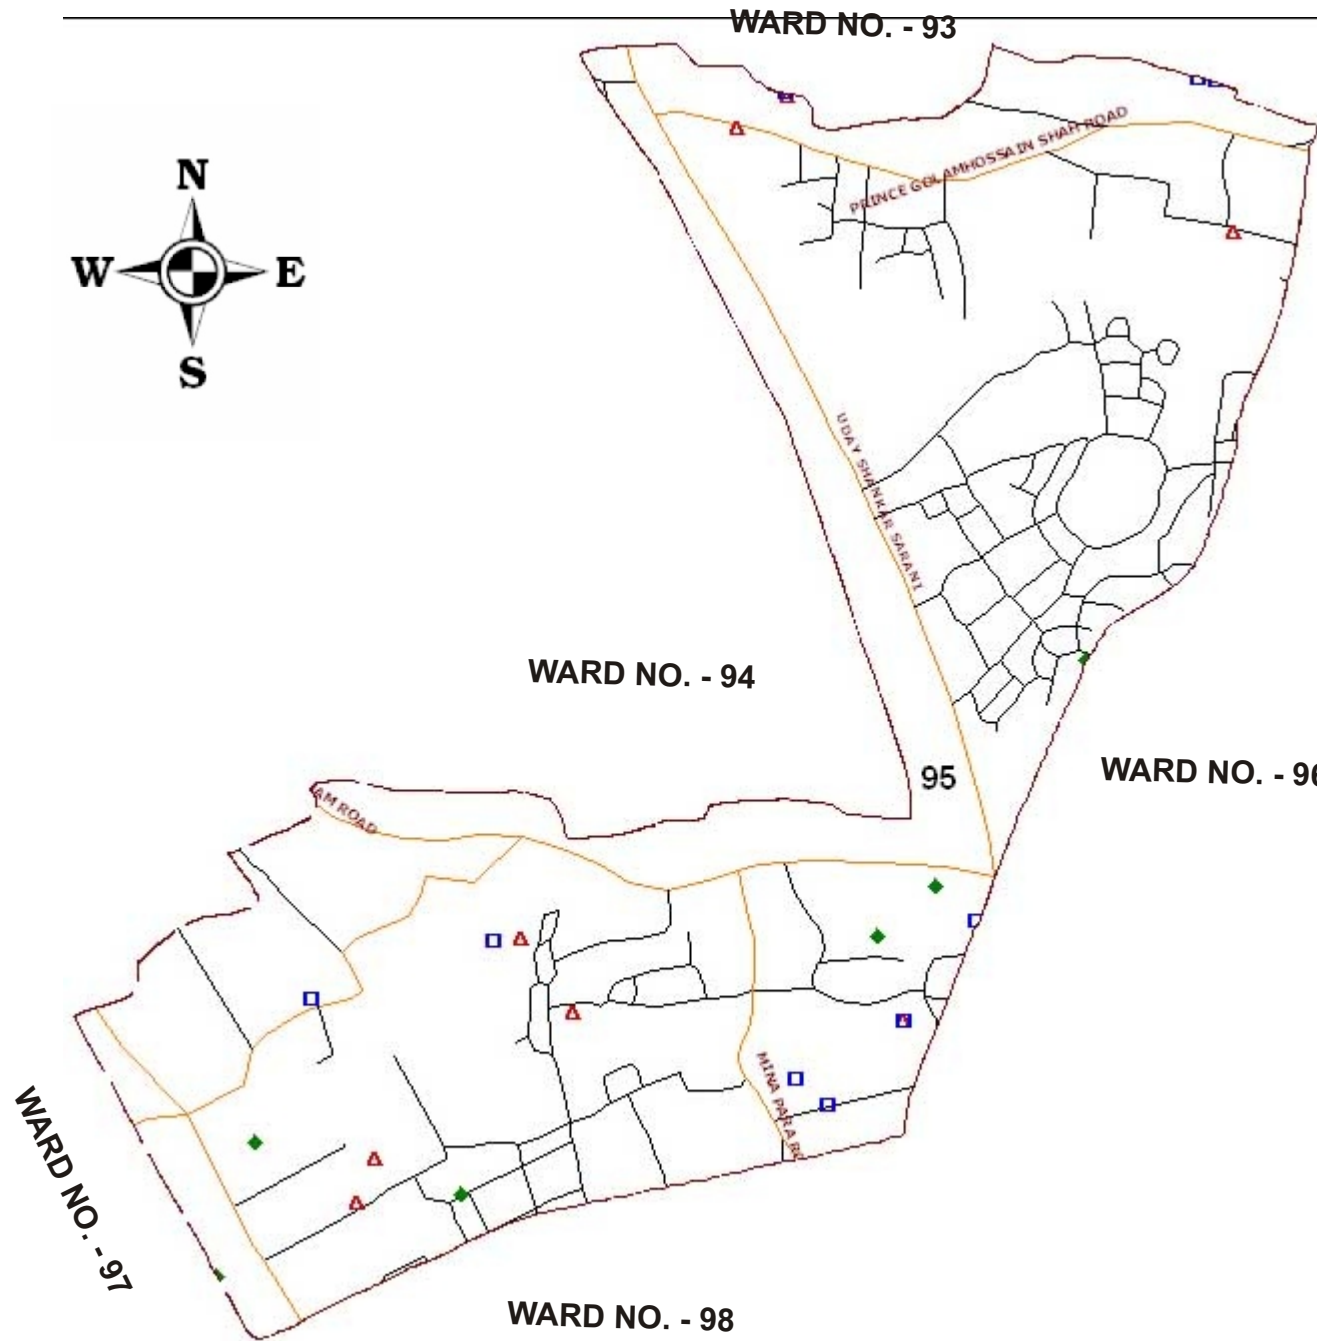

WARD NO. 95

LEGEND

- WardBoundary_kol
- HIGH_SCHOOL
- PRIVATE_SCHOOL
- PRIMARY_SCHOOL
- Metro_Station
- OFFICE
- BANK
- POST OFFICE
- LANDMARK
- ENTERTAINMENT
- HEALTH
- POLICE STATION
- MARKET
- EDUCATIONAL
- TRANSPORT
- RELEGIOUS
- CREMATORIUM
- FERI GHAT
- MARKET
- OFFICE
- Roads
- Roads

NOT TO SCALE

Source: Sarva Shiksha Mission, Kolkata