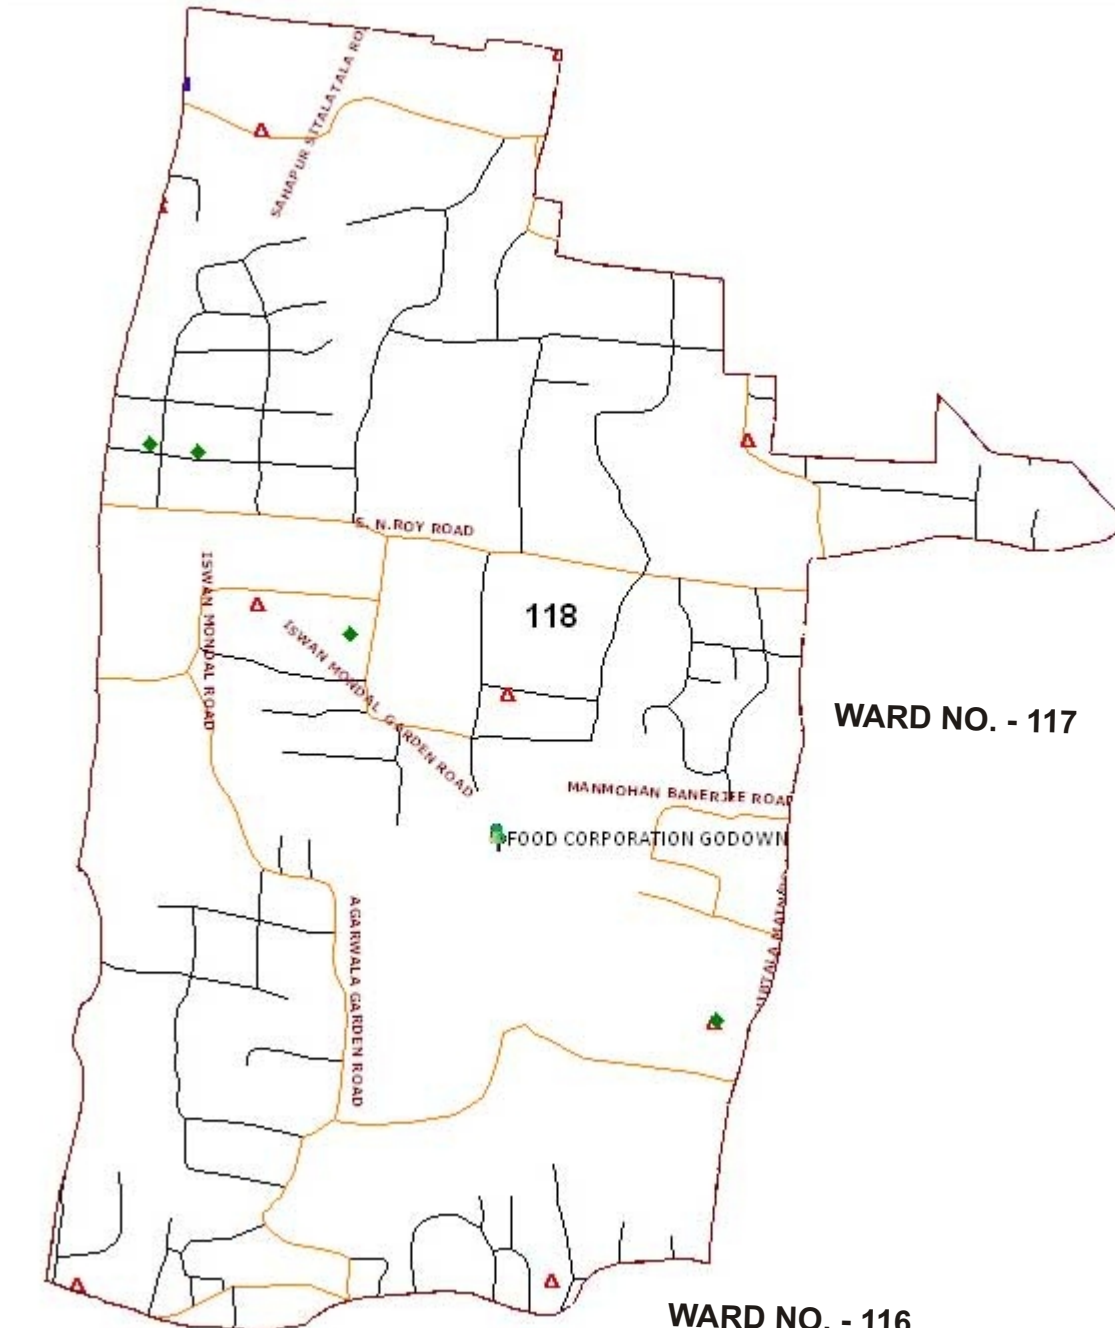

NOT TO SCALE

Source: Sarva Shiksha Mission, Kolkata

WARD NO. - 116

WARD NO. 118

WARD NO. - 81

WARD NO. - 119

WARD NO. - 117

WARD NO. - 116