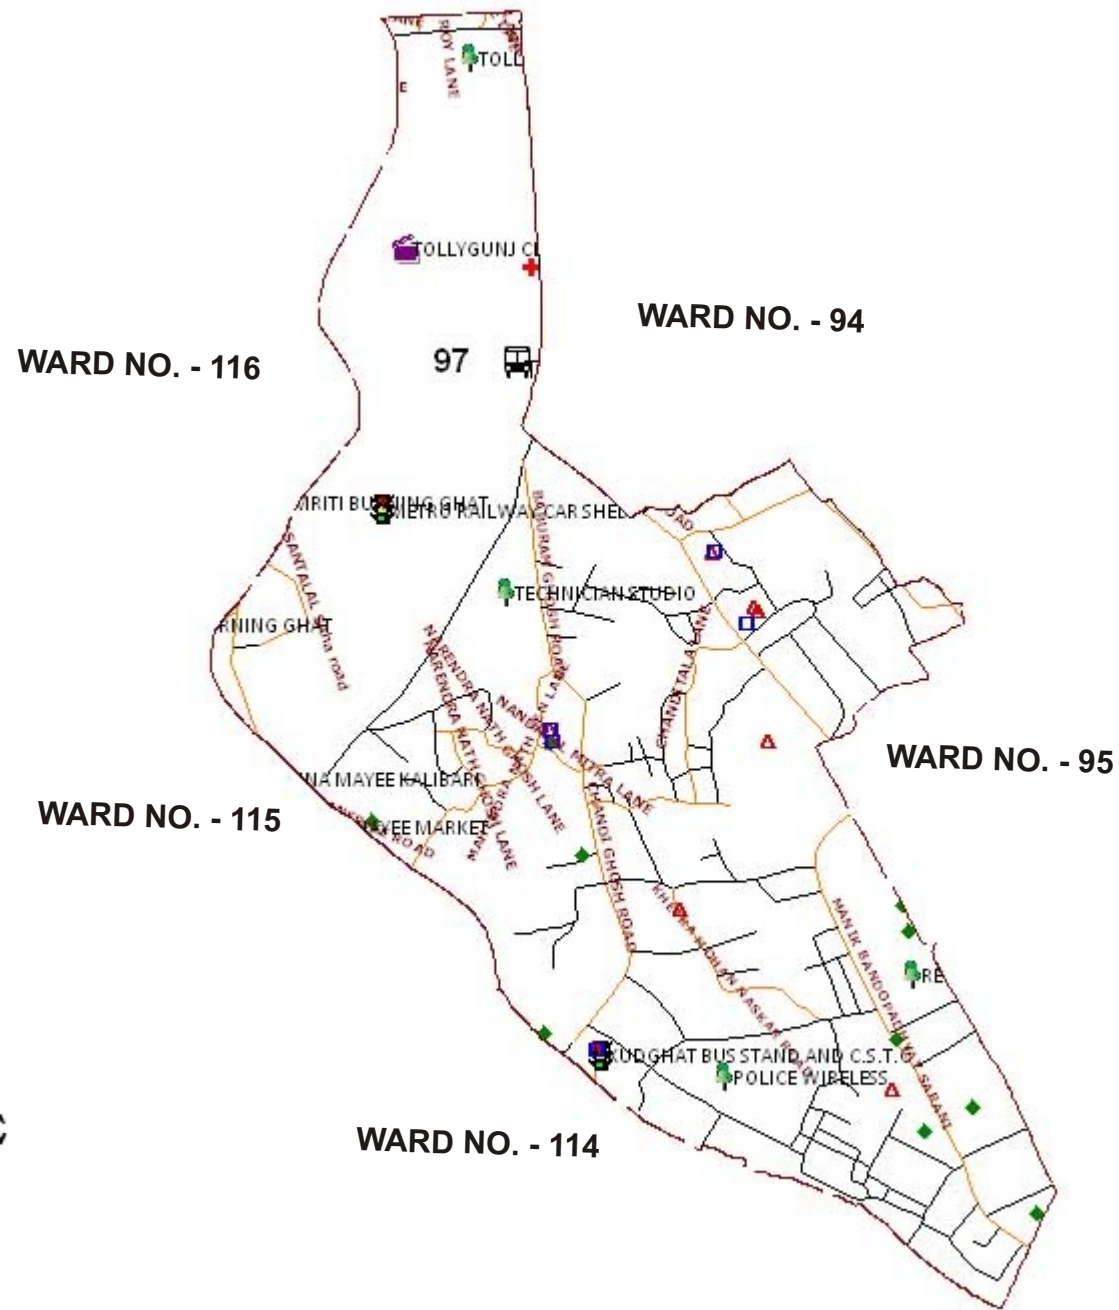

WARD NO. 97

LEGEND

- WardBoundary_kol
- HIGH_SCHOOL
- PRIVATE_SCHOOL
- PRIMARY_SCHOOL
- Metro_Station
- OFFICE
- BANK
- POST OFFICE
- LANDMARK
- ENTERTAINMENT
- HEALTH
- POLICE STATION
- MARKET
- EDUCATIONAL
- TRANSPORT
- RELEGIOUS
- CREMATORIUM
- FERI GHAT
- MARKET
- OFFICE
- Roads
- Roads

NOT TO SCALE

Source: Sarva Shiksha Mission, Kolkata