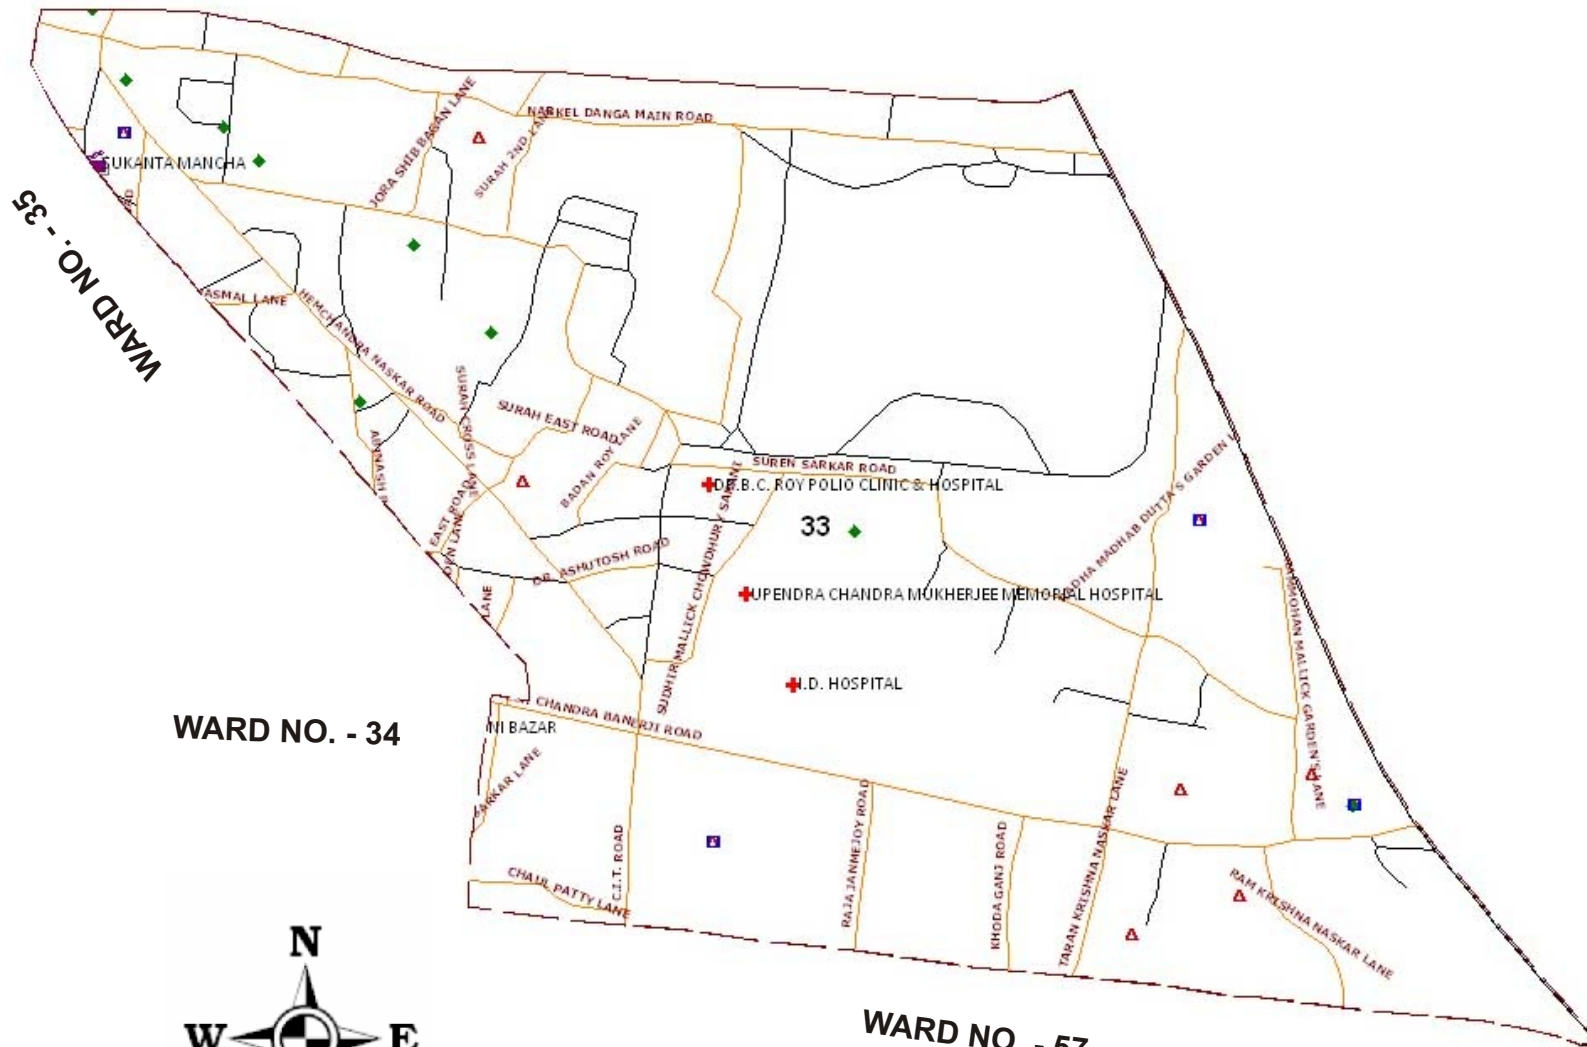

WARD NO. - 31

WARD NO. 33

LEGEND

- WardBoundary_kol
- HIGH_SCHOOL
- PRIVATE_SCHOOL
- PRIMARY_SCHOOL
- Metro_Station
- OFFICE
- BANK
- POST OFFICE
- LANDMARK
- ENTERTAINMENT
- HEALTH
- POLICE STATION
- MARKET
- EDUCATIONAL
- TRANSPORT
- RELEGIOUS
- CREMATORIUM
- FERI GHAT
- MARKET
- OFFICE
- Roads
- Roads

NOT TO SCALE

Source: Sarva Shiksha Mission, Kolkata