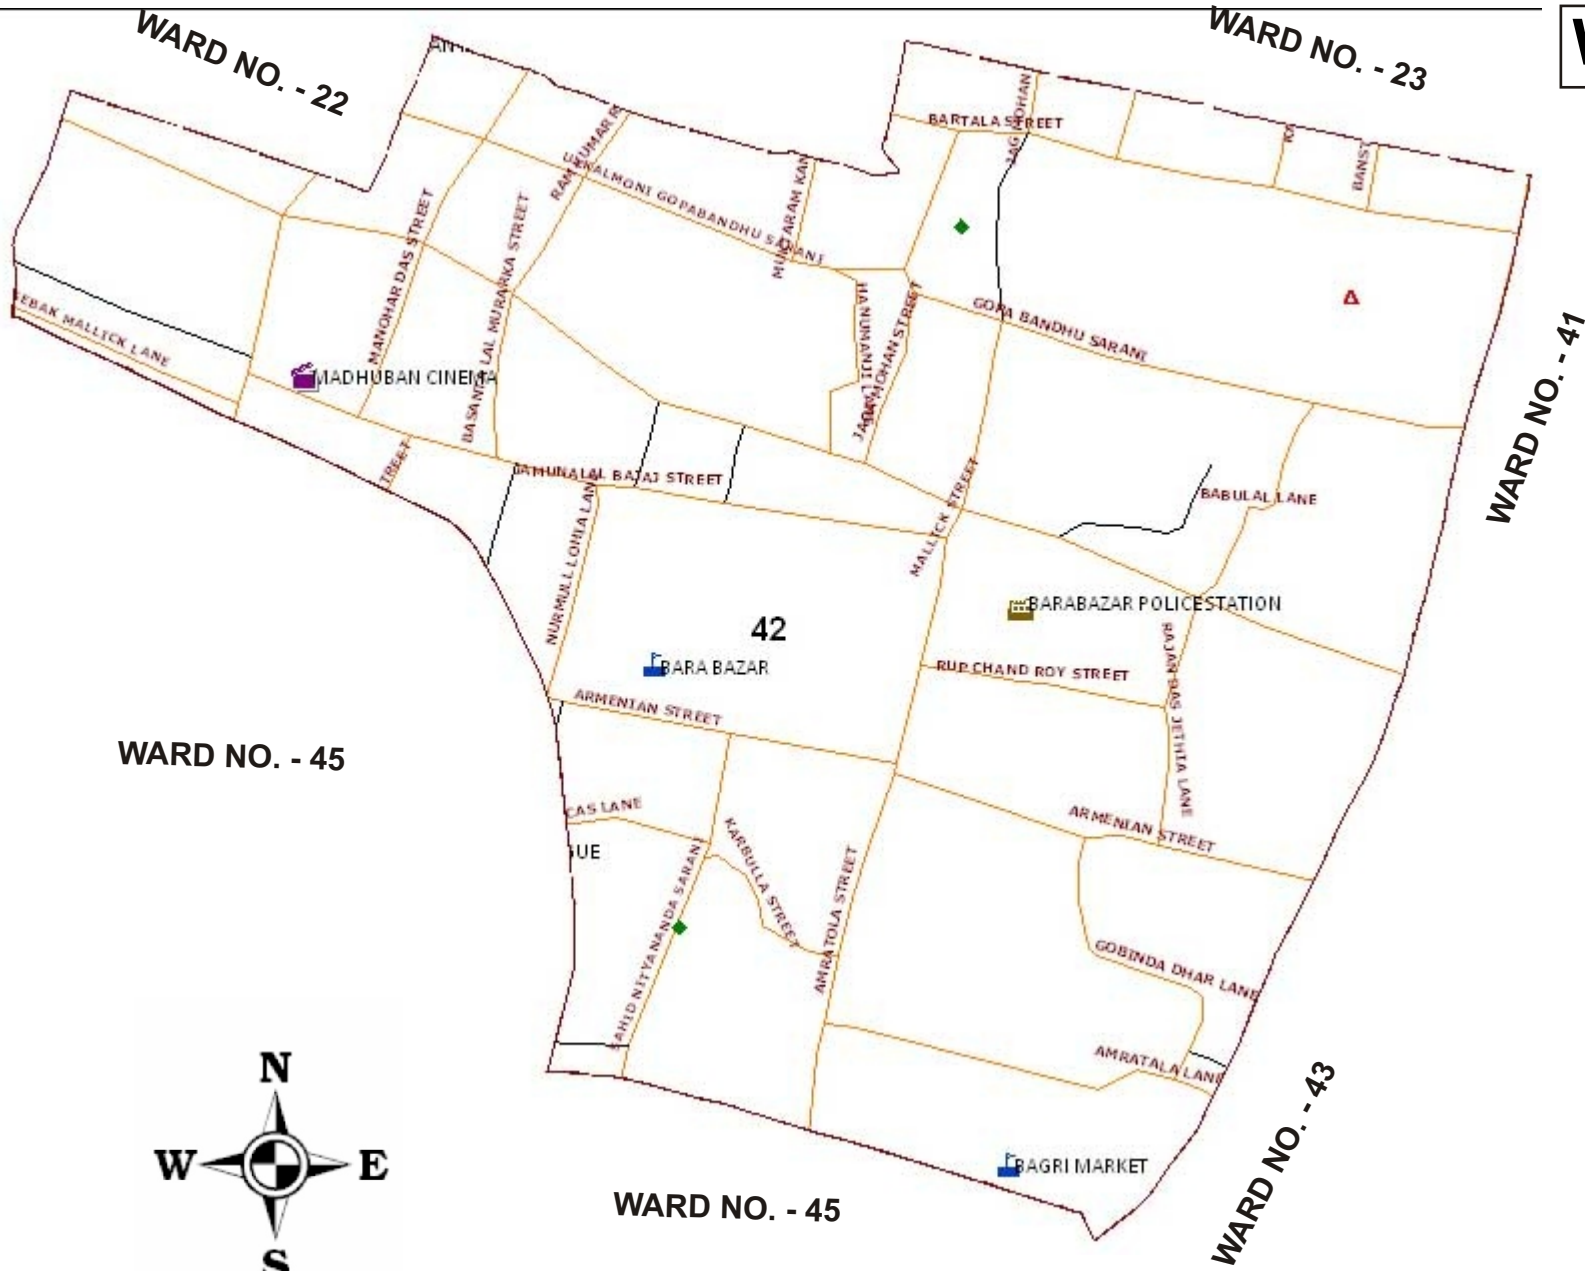

WARD NO. 42

LEGEND

- WardBoundary_kol
- HIGH_SCHOOL
- PRIVATE_SCHOOL
- PRIMARY_SCHOOL
- Metro_Station
- OFFICE
- BANK
- POST OFFICE
- LANDMARK
- ENTERTAINMENT
- HEALTH
- POLICE STATION
- MARKET
- EDUCATIONAL
- TRANSPORT
- RELEGIOUS
- CREMATORIUM
- FERI GHAT
- MARKET
- OFFICE
- Roads
- Roads

NOT TO SCALE

Source: Sarva Shiksha Mission, Kolkata