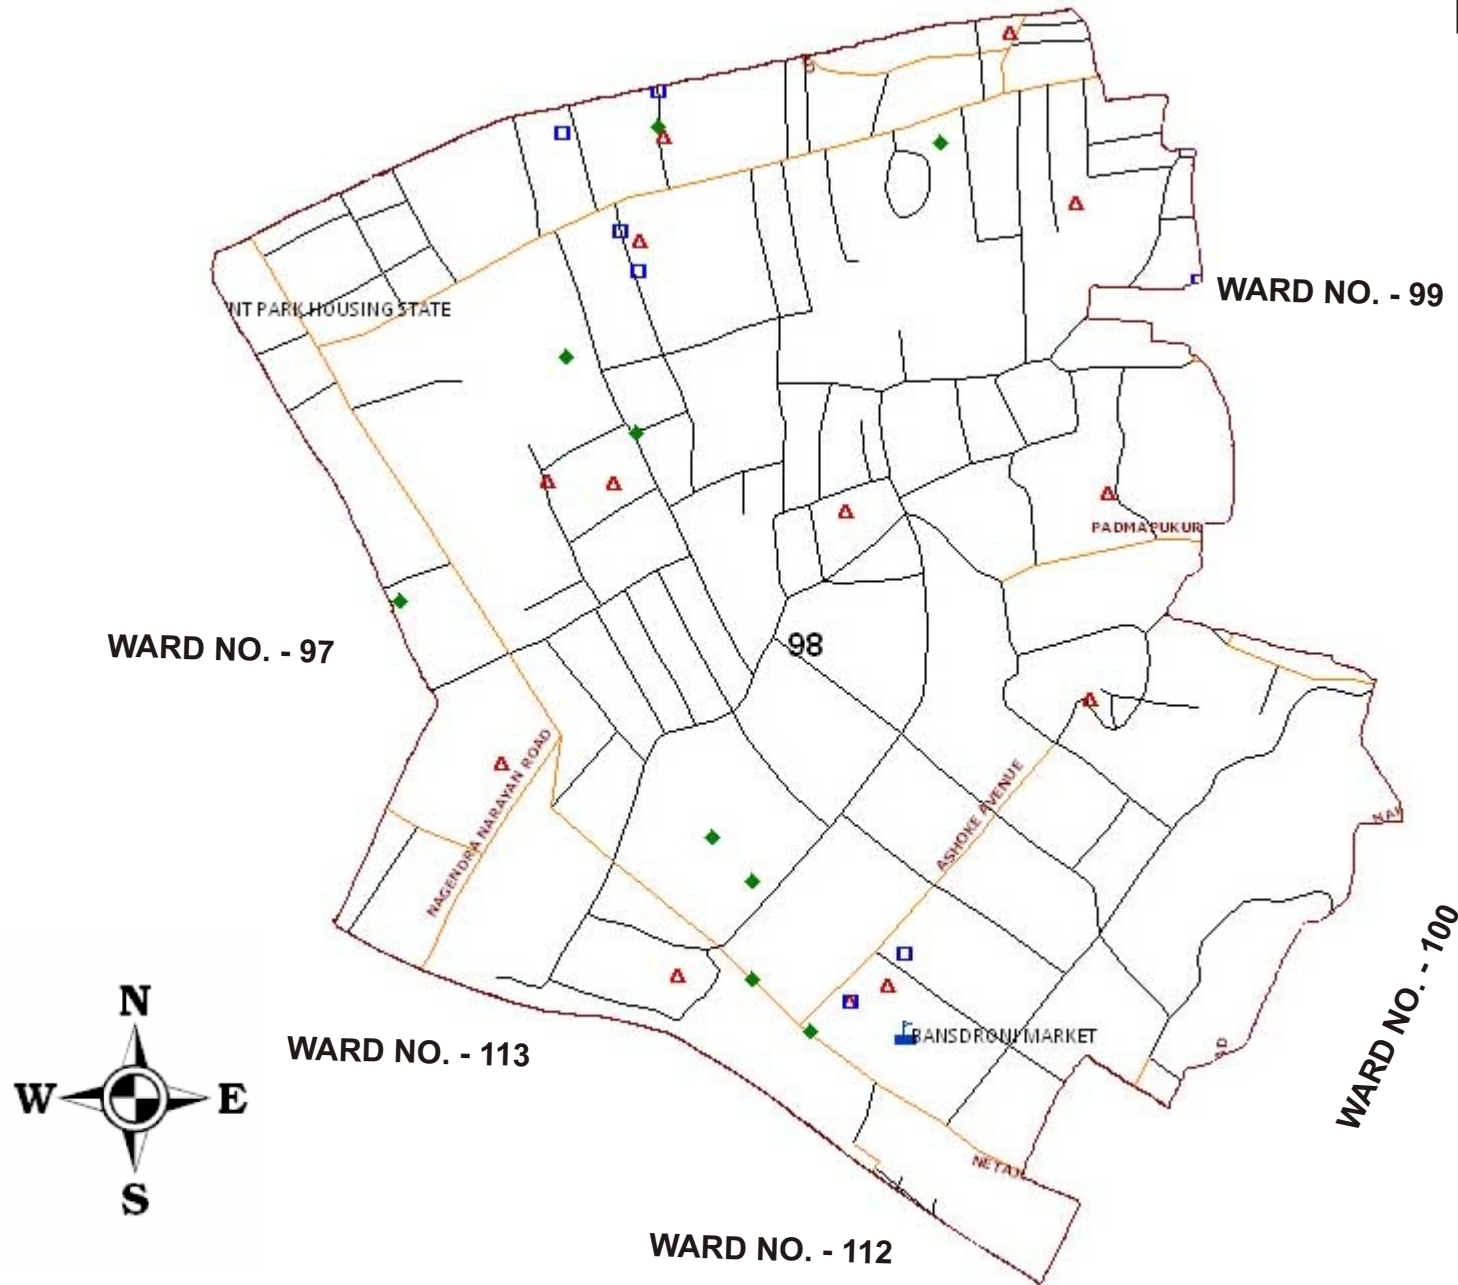

WARD NO. - 95

WARD NO. 98

LEGEND

- WardBoundary_kol
- HIGH_SCHOOL
- PRIVATE_SCHOOL
- PRIMARY_SCHOOL
- Metro_Station
- OFFICE
- BANK
- POST OFFICE
- LANDMARK
- ENTERTAINMENT
- HEALTH
- POLICE STATION
- MARKET
- EDUCATIONAL
- TRANSPORT
- RELIGIOUS
- CREMATORIUM
- FERI GHAT
- MARKET
- OFFICE
- Roads
- Roads

NOT TO SCALE

Source: Sarva Shiksha Mission, Kolkata