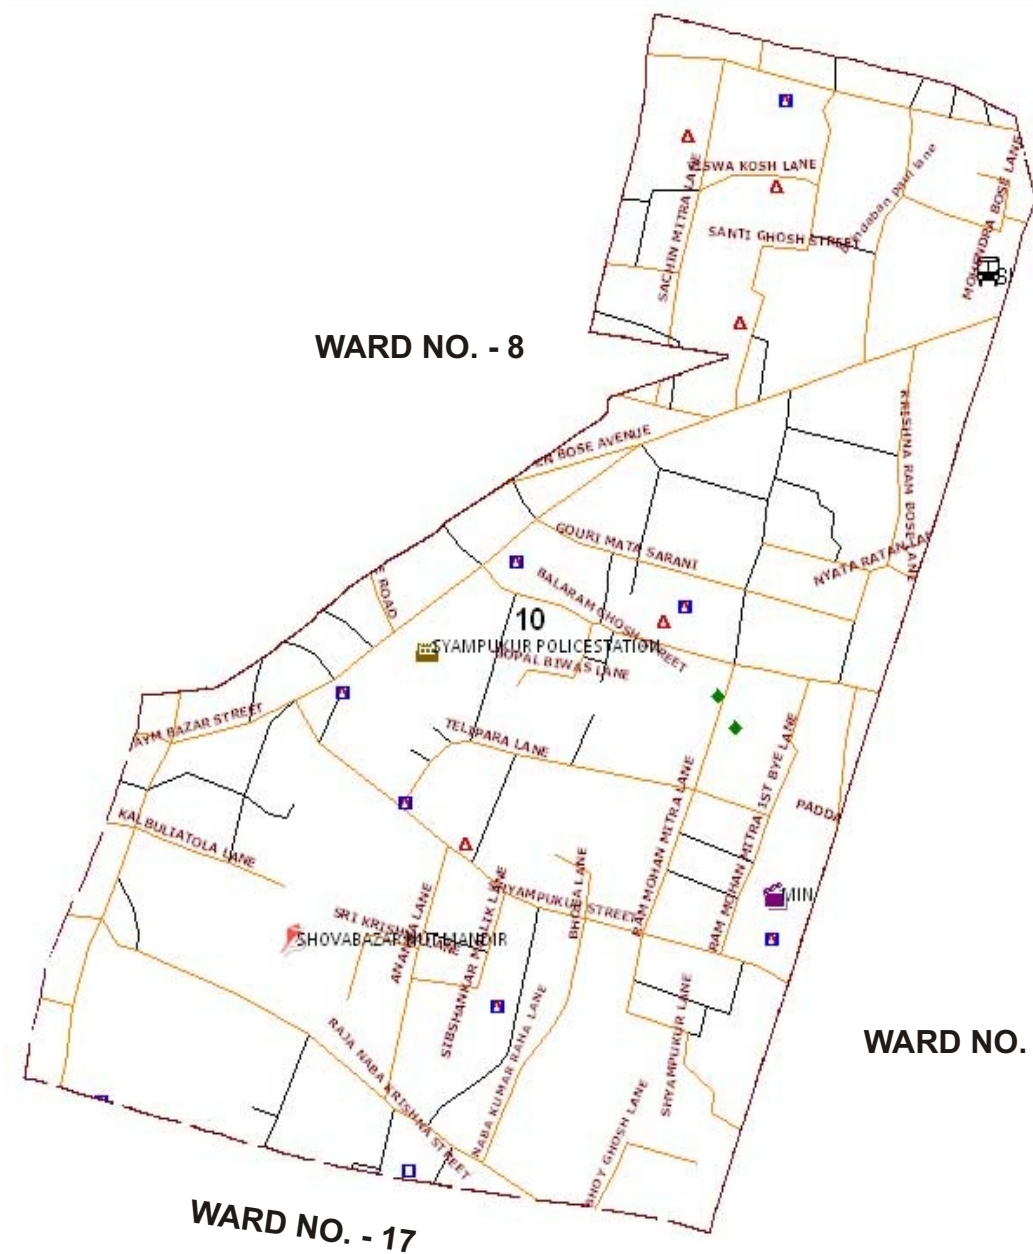

WARD NO. 10

LEGEND	
	WardBoundary_kol
	HIGH_SCHOOL
	PRIVATE_SCHOOL
	PRIMARY_SCHOOL
	Metro_Station
	OFFICE
	BANK
	POST OFFICE
	LANDMARK
	ENTERTAINMENT
	HEALTH
	POLICE STATION
	MARKET
	EDUCATIONAL
	TRANSPORT
	RELEGIOUS
	CREMATORIUM
	FERI GHAT
	MARKET
	OFFICE
	Roads
	Roads