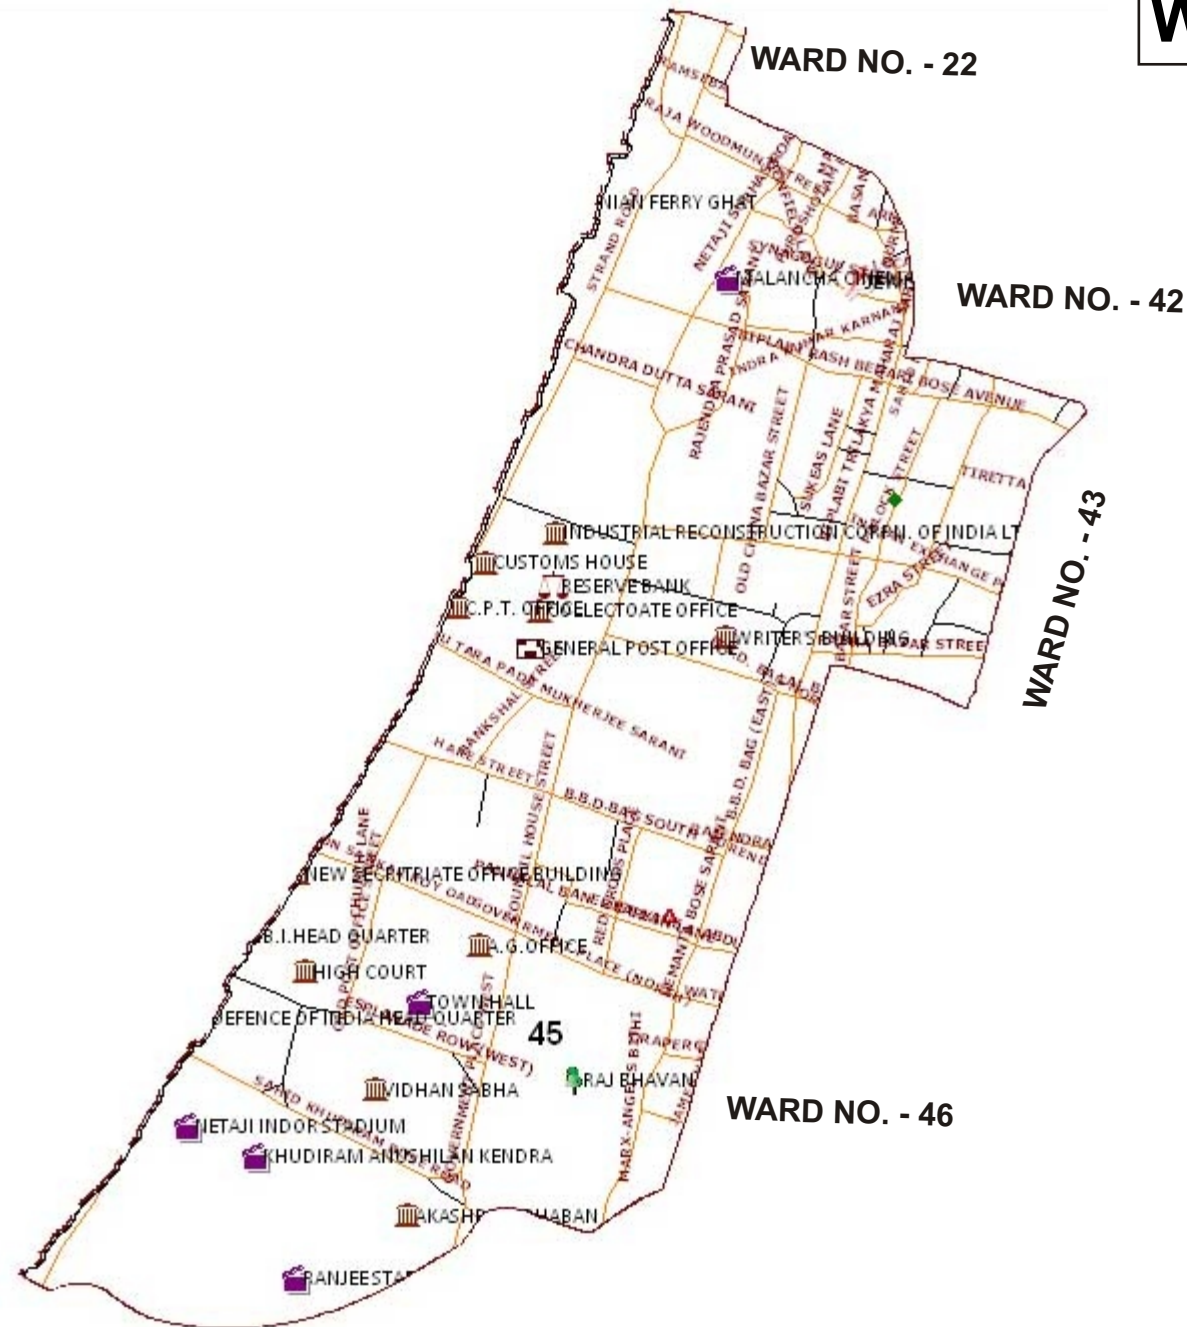

WARD NO. 45

LEGEND	
	WardBoundary_kol
	HIGH_SCHOOL
	PRIVATE_SCHOOL
	PRIMARY_SCHOOL
	Metro_Station
	OFFICE
	BANK
	POST OFFICE
	LANDMARK
	ENTERTAINMENT
	HEALTH
	POLICE STATION
	MARKET
	EDUCATIONAL
	TRANSPORT
	RELEGIOUS
	CREMATORIUM
	FERI GHAT
	MARKET
	OFFICE
	Roads
	Roads

NOT TO SCALE
Source: Sarva Shiksha Mission, Kolkata