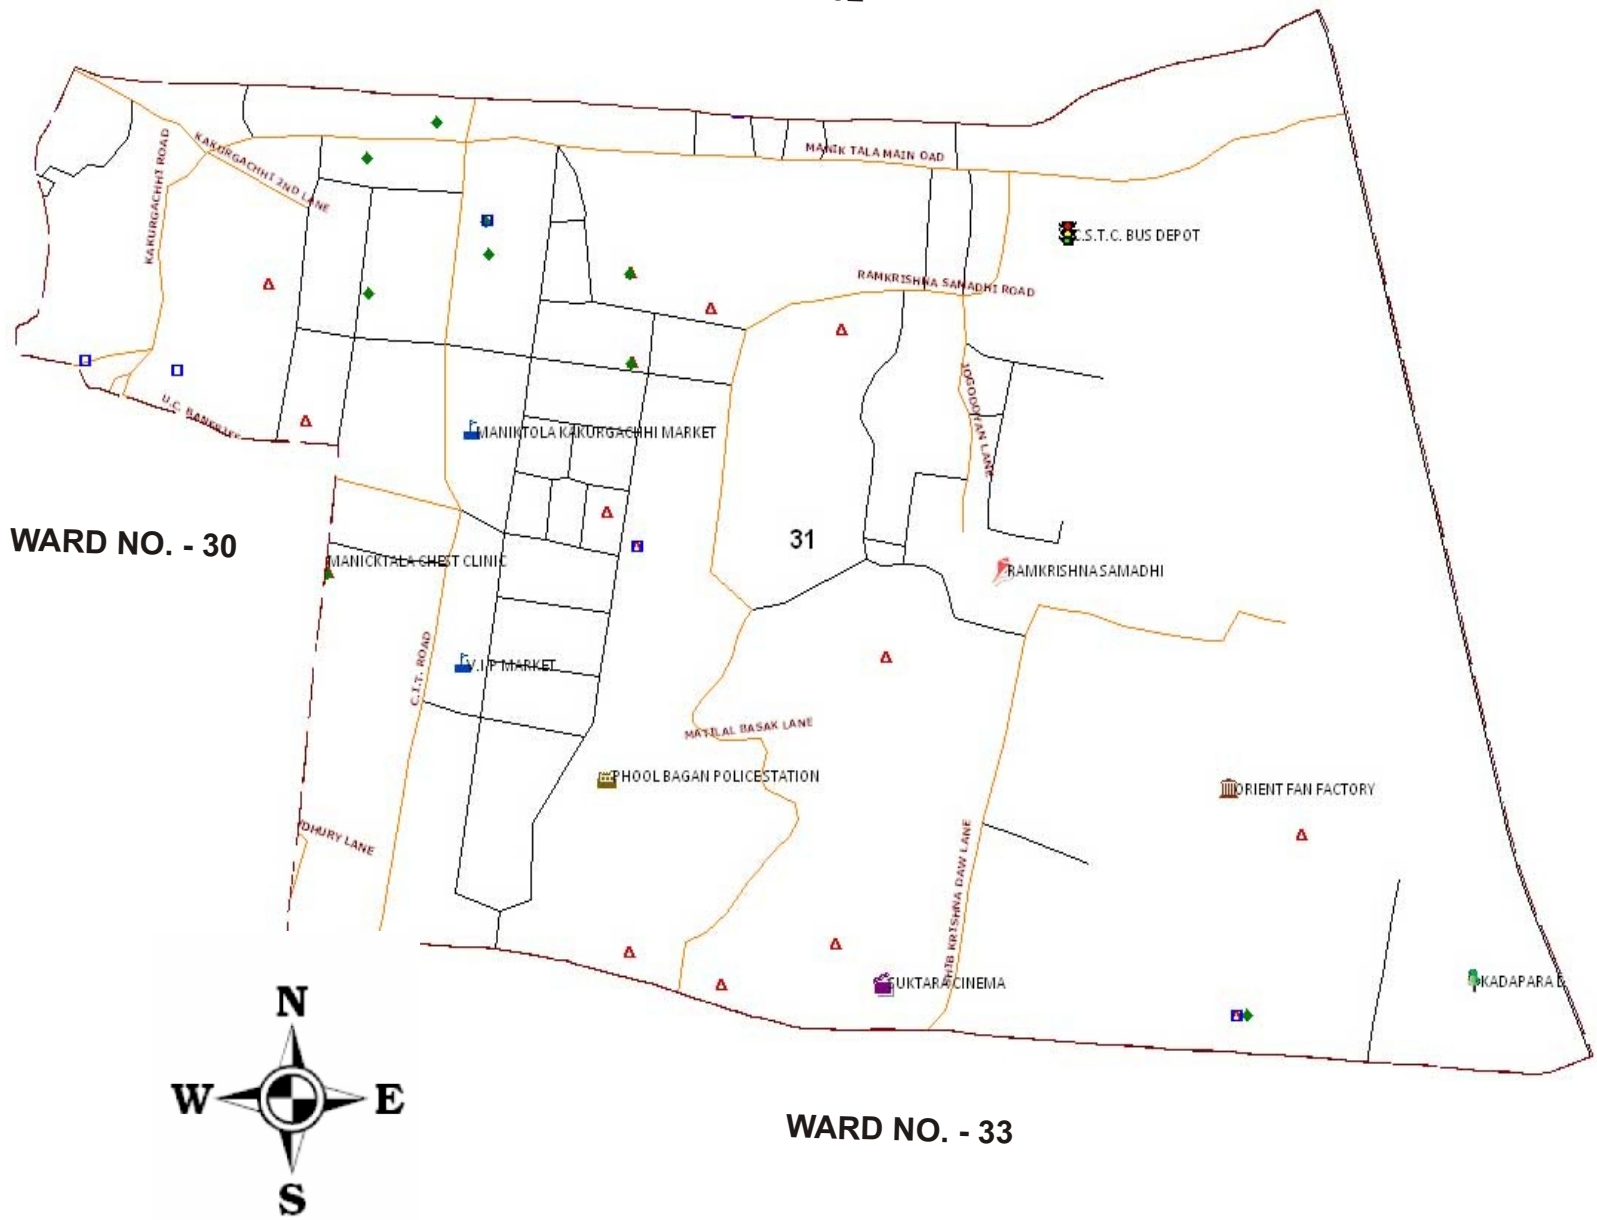

WARD NO. 31

WARD NO. - 32

LEGEND

- WardBoundary_kol
- HIGH_SCHOOL
- PRIVATE_SCHOOL
- PRIMARY_SCHOOL
- Metro_Station
- OFFICE
- BANK
- POST OFFICE
- LANDMARK
- ENTERTAINMENT
- HEALTH
- POLICE STATION
- MARKET
- EDUCATIONAL
- TRANSPORT
- RELEGIOUS
- CREMATORIUM
- FERI GHAT
- MARKET
- OFFICE
- Roads
- Roads

NOT TO SCALE

Source: Sarva Shiksha Mission, Kolkata