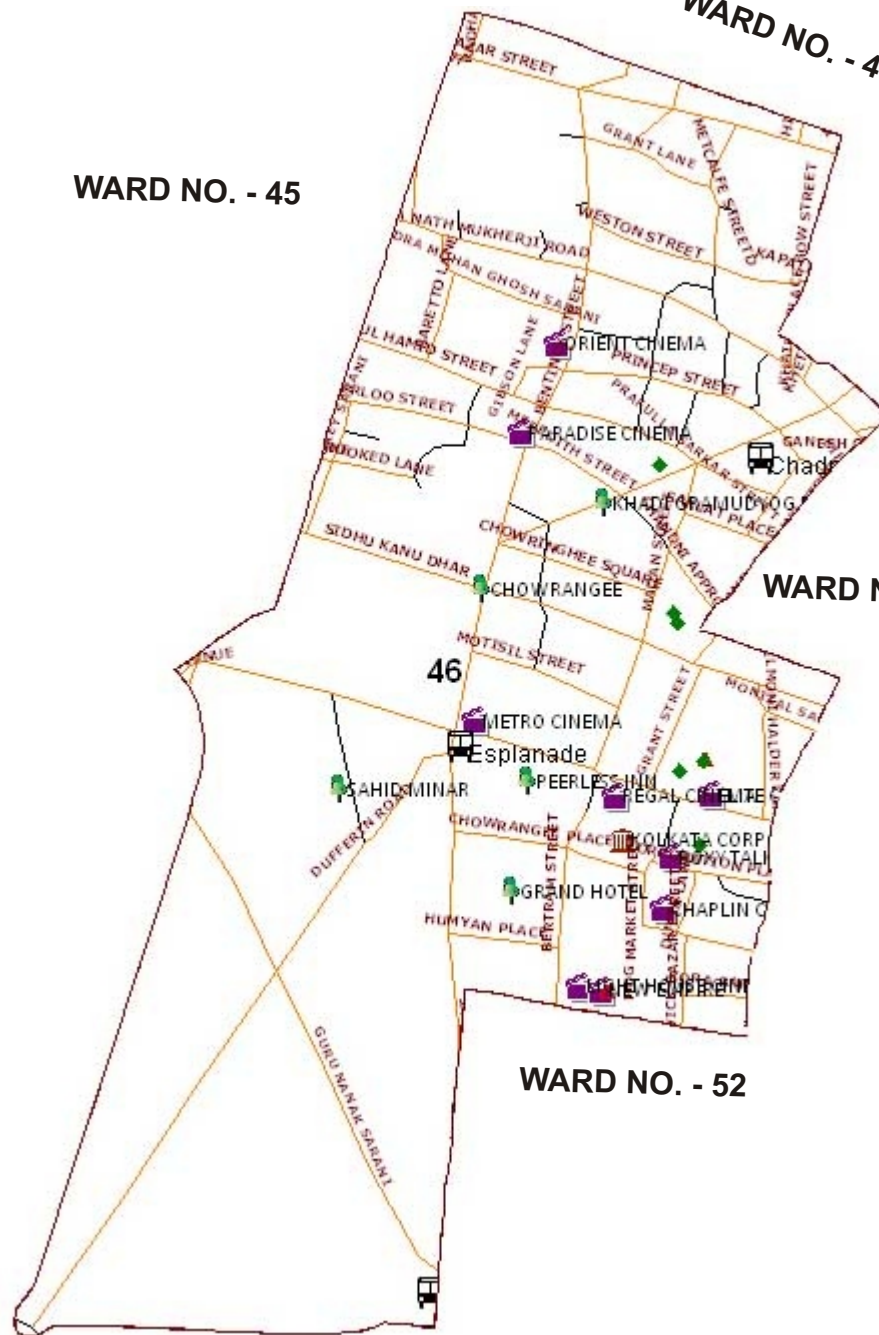

WARD NO.46

WARD NO. - 45

WARD NO. - 43

WARD NO. - 47

WARD NO. - 52

WARD NO. - 63

LEGEND

- WardBoundary_kol
- HIGH_SCHOOL
- PRIVATE_SCHOOL
- PRIMARY_SCHOOL
- Metro_Station
- OFFICE
- BANK
- POST OFFICE
- LANDMARK
- ENTERTAINMENT
- HEALTH
- POLICE STATION
- MARKET
- EDUCATIONAL
- TRANSPORT
- RELEGIOUS
- CREMATORIUM
- FERI GHAT
- MARKET
- OFFICE
- Roads
- Roads

NOT TO SCALE

Source: Sarva Shiksha Mission, Kolkata