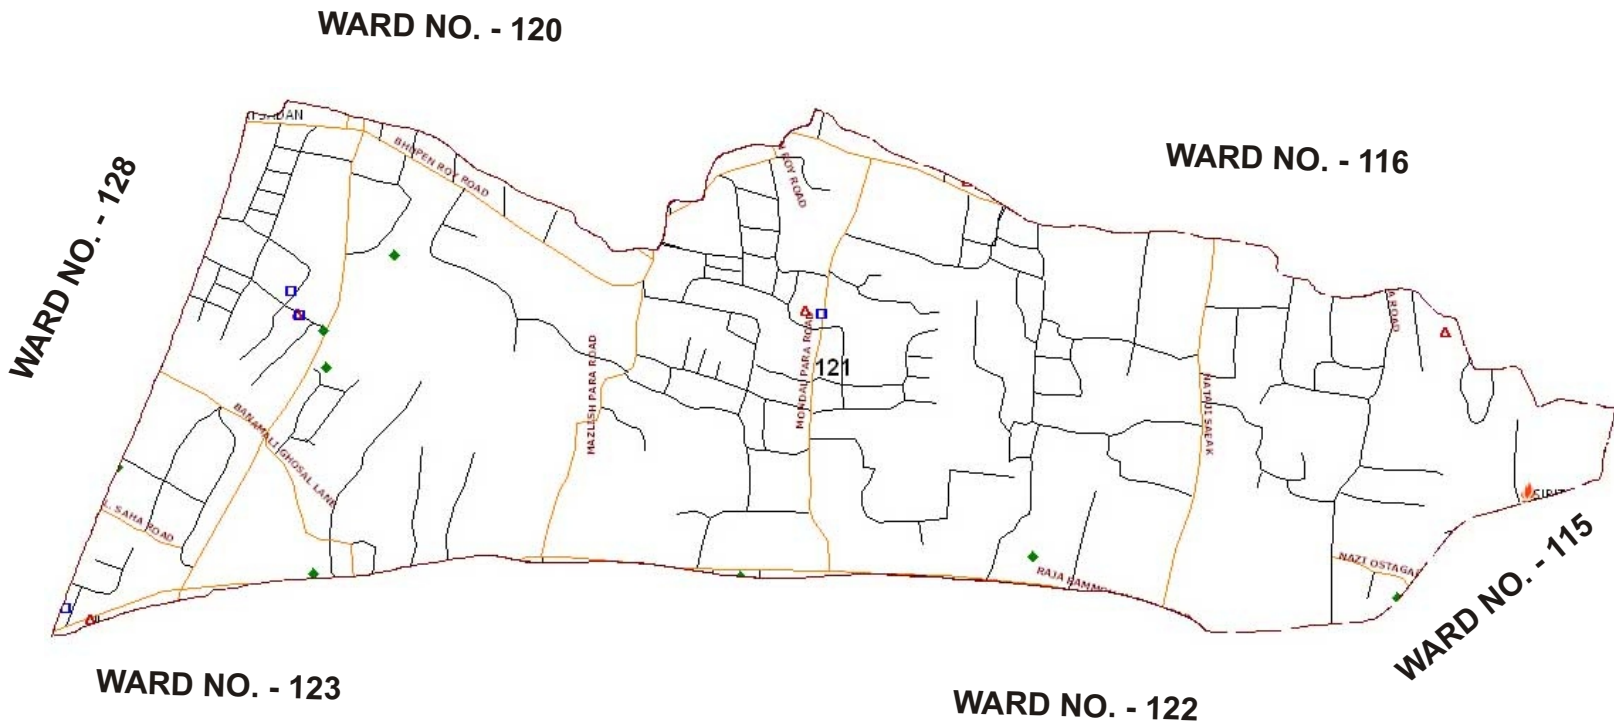

WARD NO. 121

LEGEND

- WardBoundary_kol
- HIGH_SCHOOL
- PRIVATE_SCHOOL
- PRIMARY_SCHOOL
- Metro_Station
- OFFICE
- BANK
- POST OFFICE
- LANDMARK
- ENTERTAINMENT
- HEALTH
- POLICE STATION
- MARKET
- EDUCATIONAL
- TRANSPORT
- RELEGIOUS
- CREMATORIUM
- FERI GHAT
- MARKET
- OFFICE
- Roads
- Roads

NOT TO SCALE

Source: Sarva Shiksha Mission, Kolkata