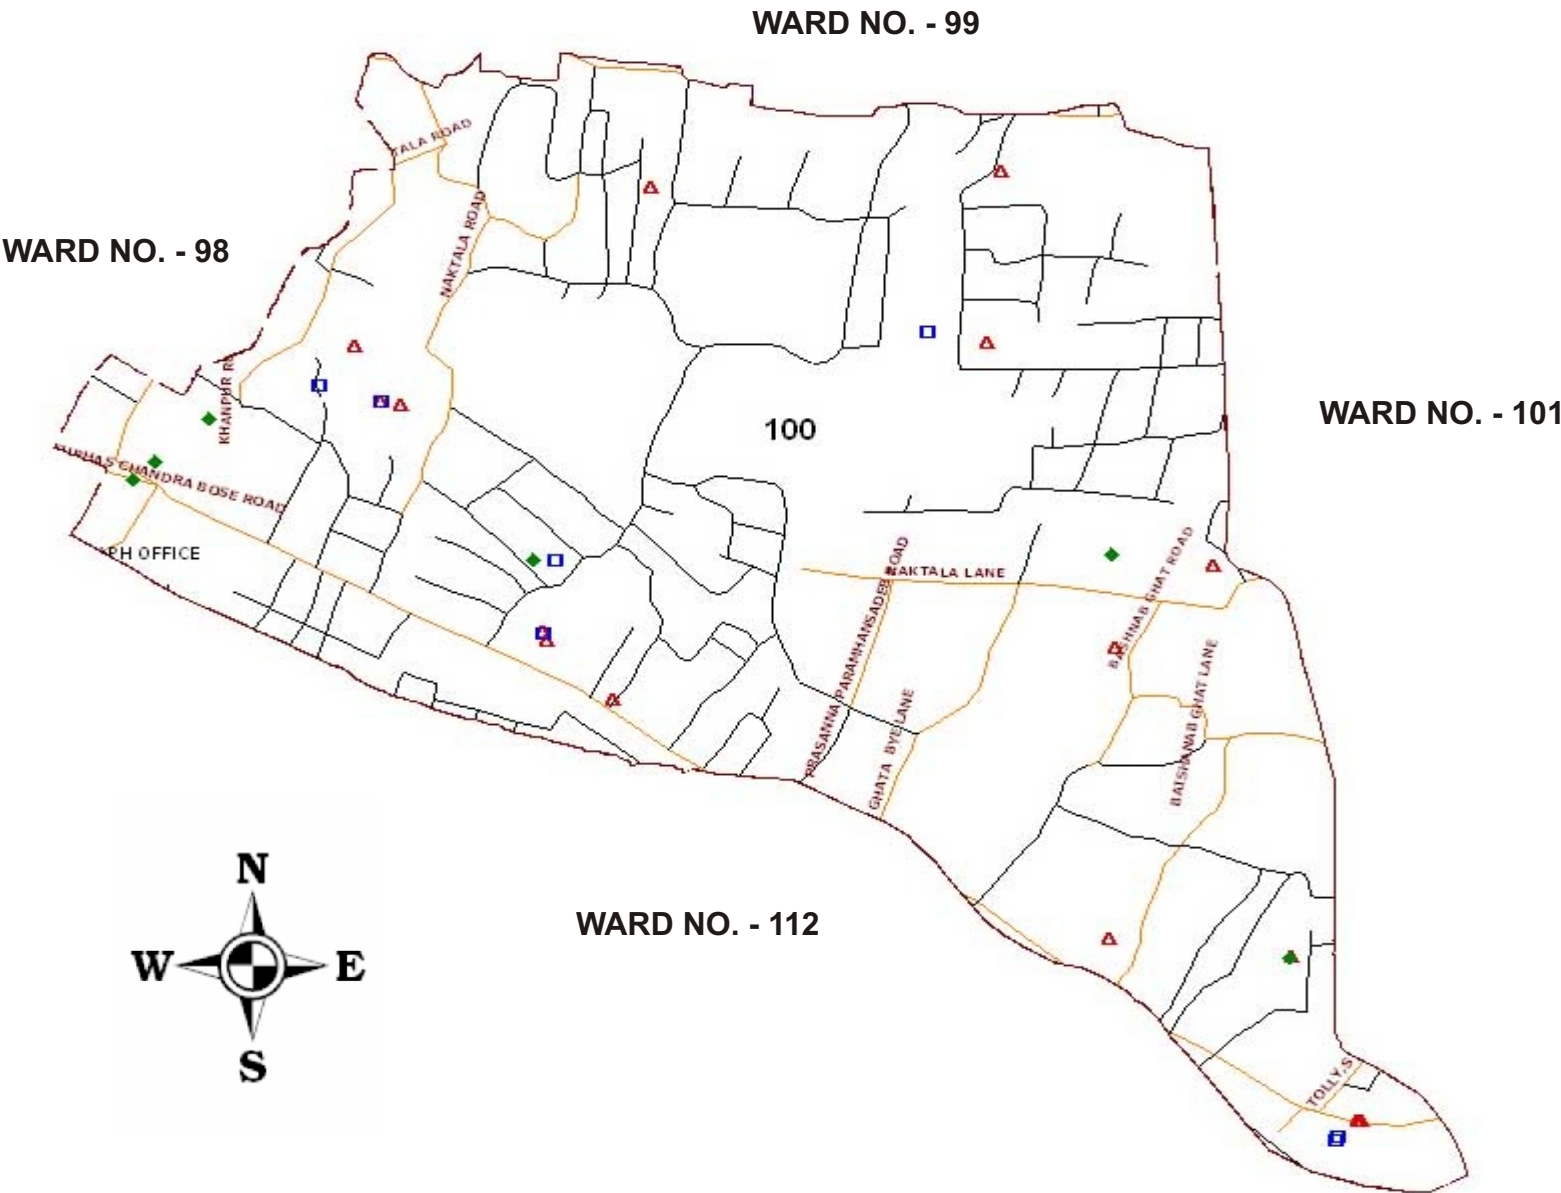

WARD NO. 100

LEGEND	
	WardBoundary_kol
	HIGH_SCHOOL
	PRIVATE_SCHOOL
	PRIMARY_SCHOOL
	Metro_Station
	OFFICE
	BANK
	POST OFFICE
	LANDMARK
	ENTERTAINMENT
	HEALTH
	POLICE STATION
	MARKET
	EDUCATIONAL
	TRANSPORT
	RELEGIUS
	CREMATORIUM
	FERI GHAT
	MARKET
	OFFICE
	Roads
	Roads

NOT TO SCALE
Source: Sarva Shiksha Mission, Kolkata