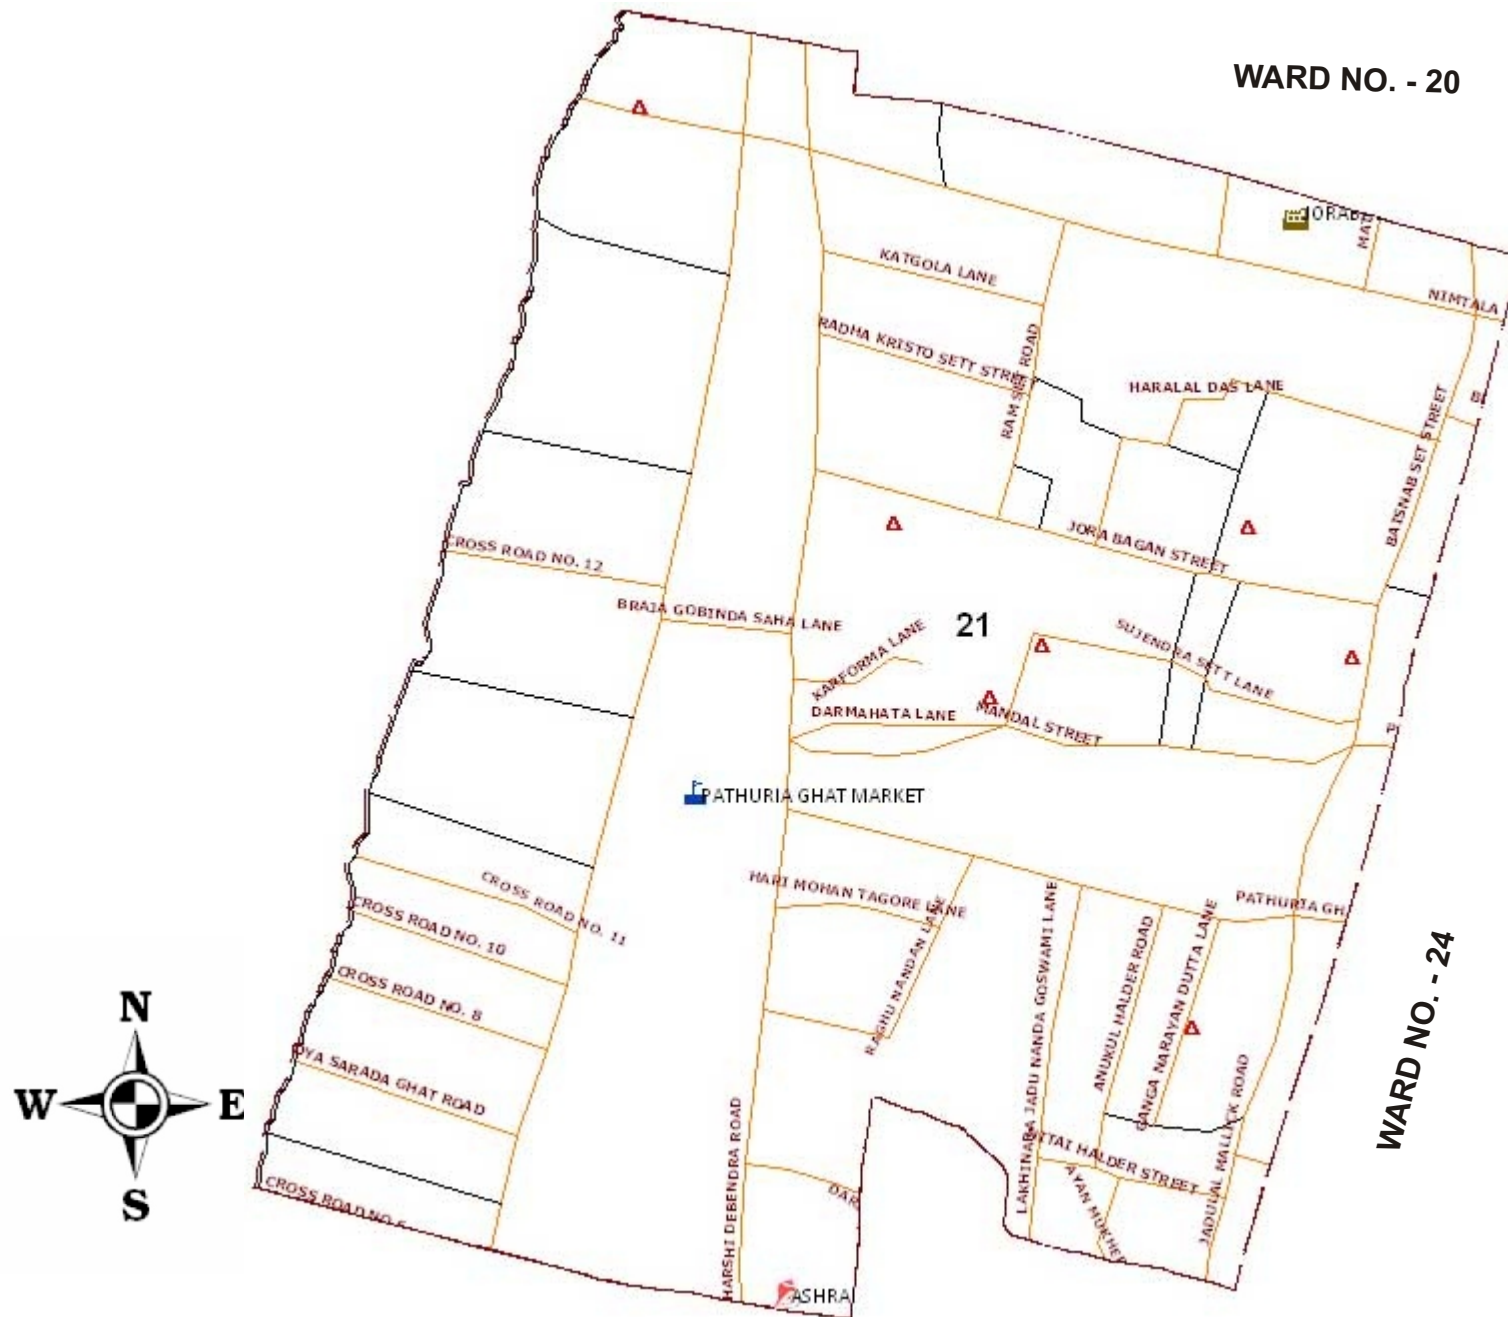

WARD NO. 21

WARD NO. - 20

LEGEND

- WardBoundary_kol
- HIGH_SCHOOL
- PRIVATE_SCHOOL
- PRIMARY_SCHOOL
- Metro_Station
- OFFICE
- BANK
- POST OFFICE
- LANDMARK
- ENTERTAINMENT
- HEALTH
- POLICE STATION
- MARKET
- EDUCATIONAL
- TRANSPORT
- RELIGIOUS
- CREMATORIUM
- FERİ GHAT
- MARKET
- OFFICE
- Roads
- Roads

NOT TO SCALE

WARD NO. - 22

Source: Sarva Shiksha Mission, Kolkata