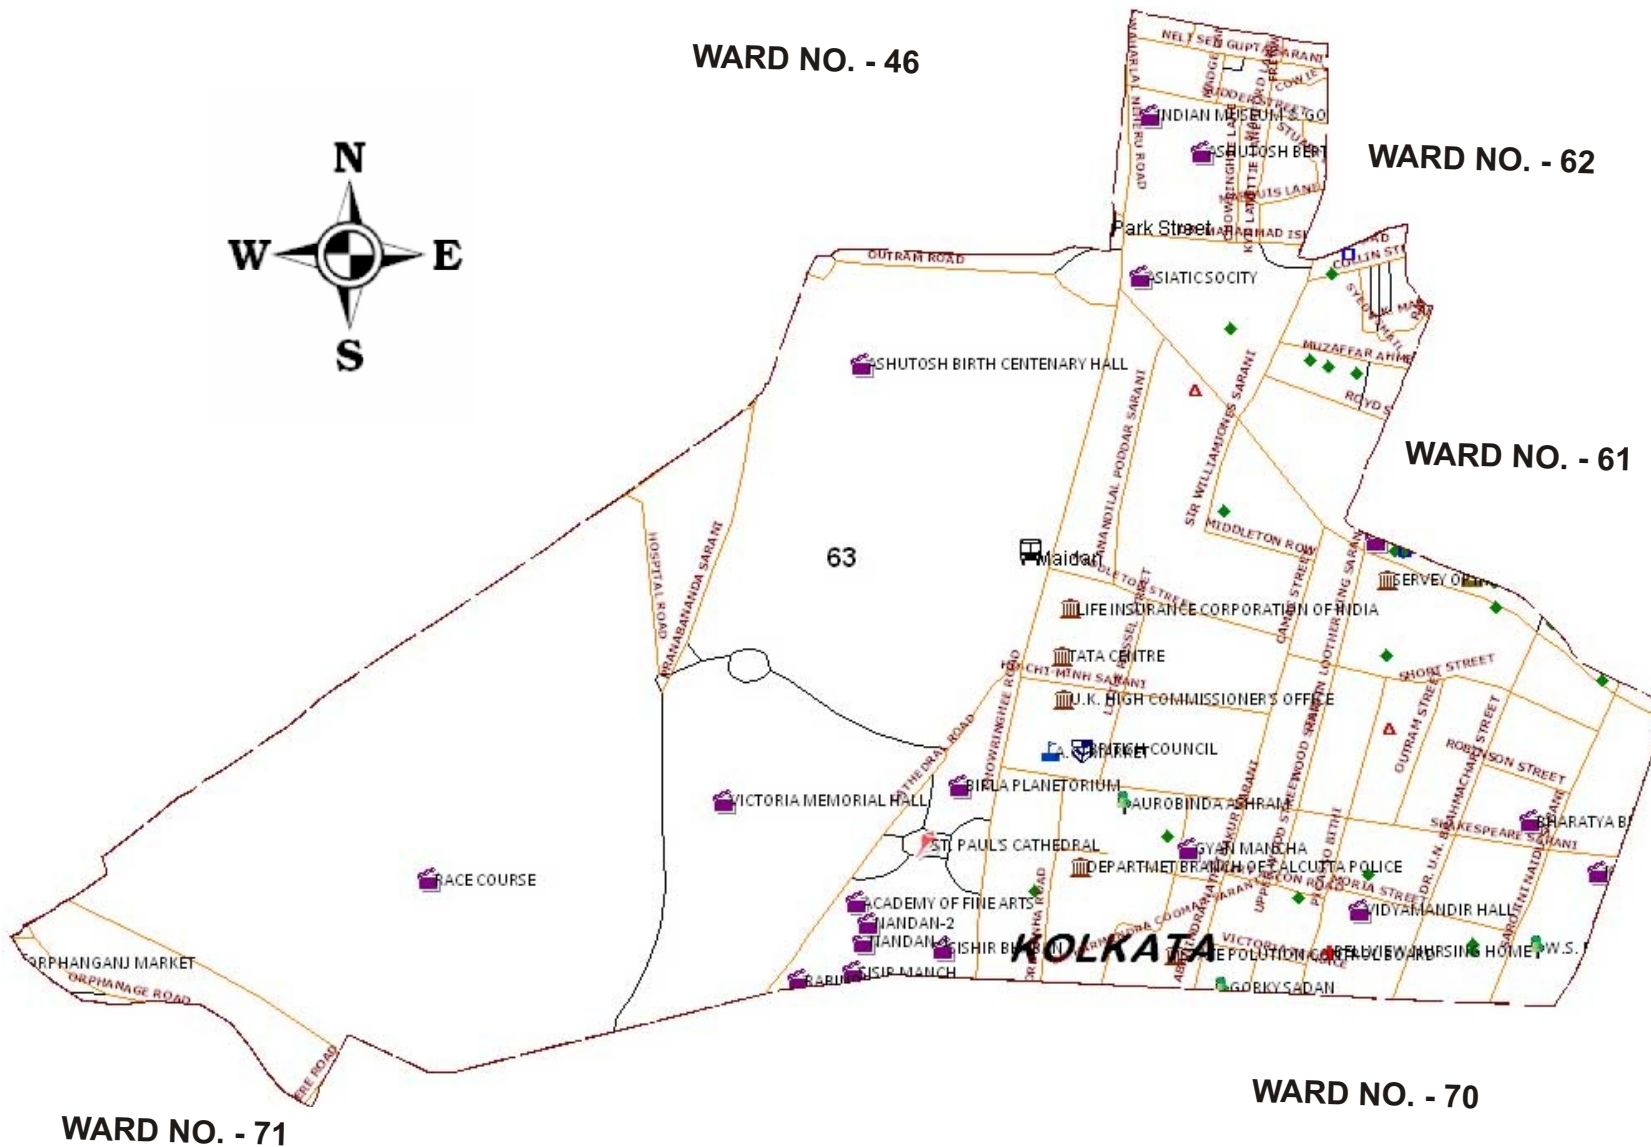

WARD NO. 63

LEGEND	
	WardBoundary_kol
	HIGH_SCHOOL
	PRIVATE_SCHOOL
	PRIMARY_SCHOOL
	Metro_Station
	OFFICE
	BANK
	POST OFFICE
	LANDMARK
	ENTERTAINMENT
	HEALTH
	POLICE STATION
	MARKET
	EDUCATIONAL
	TRANSPORT
	RELEGIOUS
	CREMATORIUM
	FERI GHAT
	MARKET
	OFFICE
	Roads
	Roads

NOT TO SCALE

Source: Sarva Shiksha Mission, Kolkata