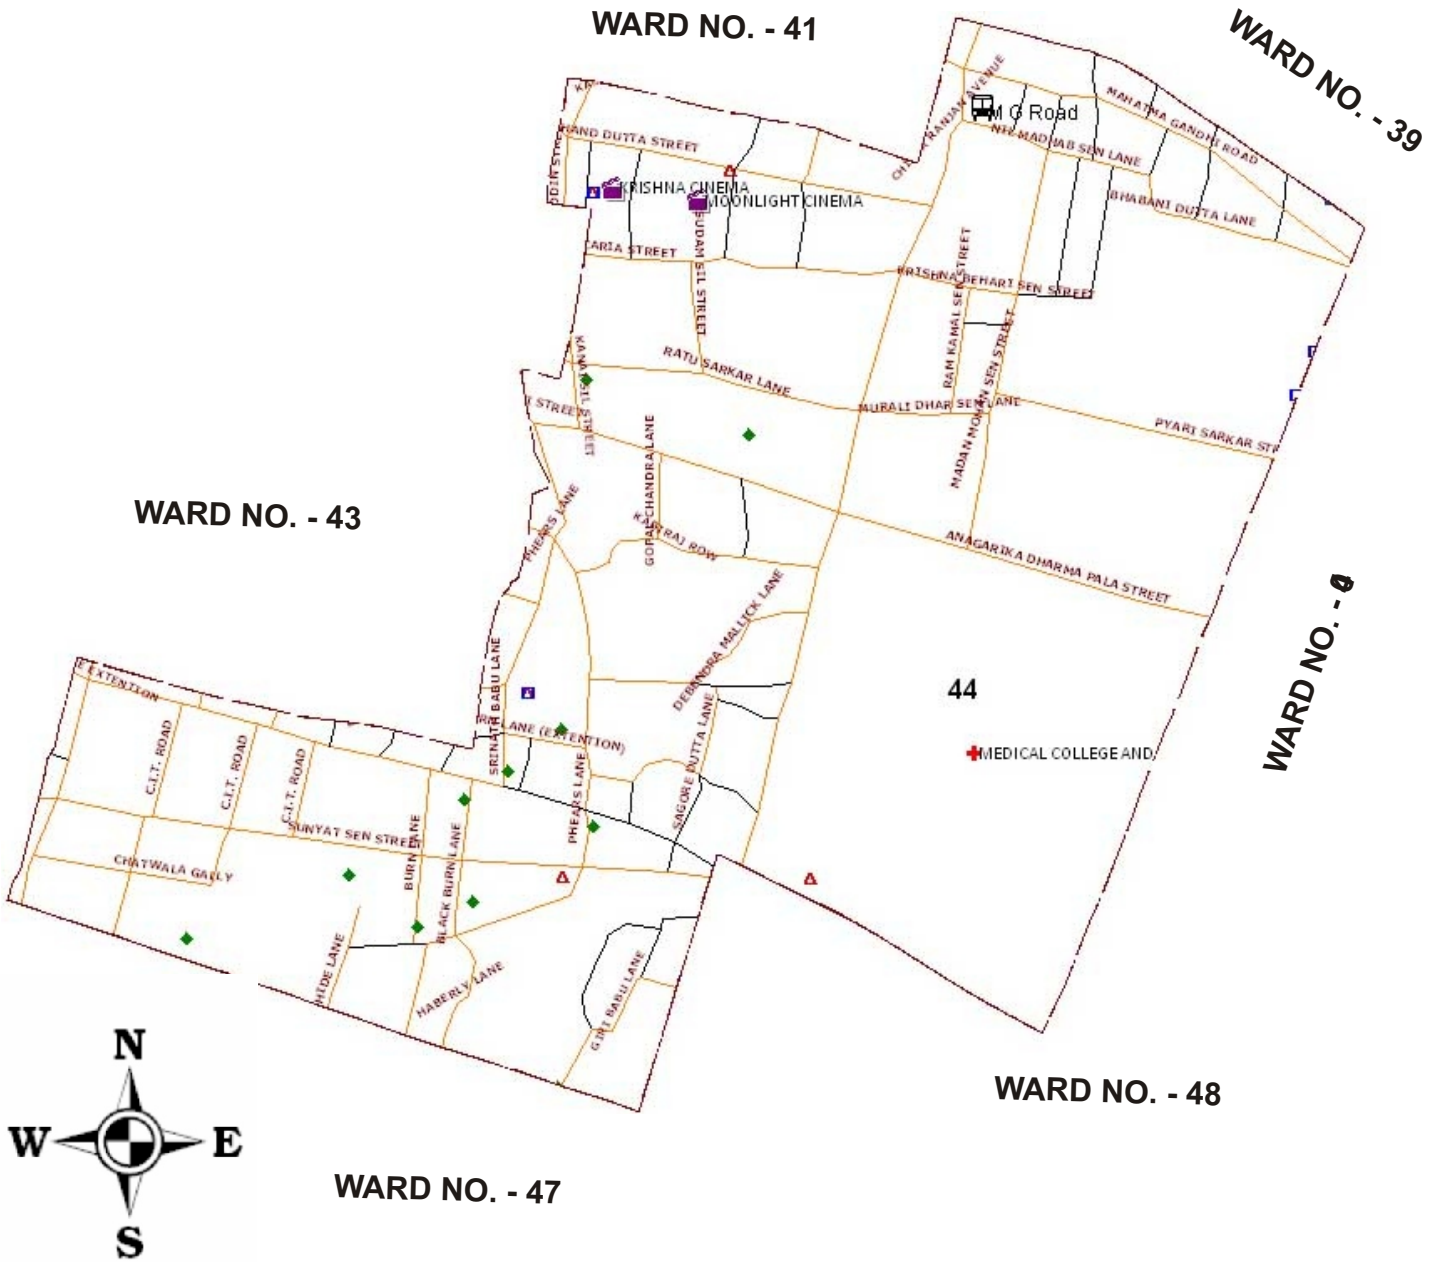

WARD NO. 44

LEGEND	
	WardBoundary_kol
	HIGH_SCHOOL
	PRIVATE_SCHOOL
	PRIMARY_SCHOOL
	Metro_Station
	OFFICE
	BANK
	POST OFFICE
	LANDMARK
	ENTERTAINMENT
	HEALTH
	POLICE STATION
	MARKET
	EDUCATIONAL
	TRANSPORT
	RELEGIOUS
	CREMATORIUM
	FERI GHAT
	MARKET
	OFFICE
	Roads
	Roads

NOT TO SCALE
Source: Sarva Shiksha Mission, Kolkata