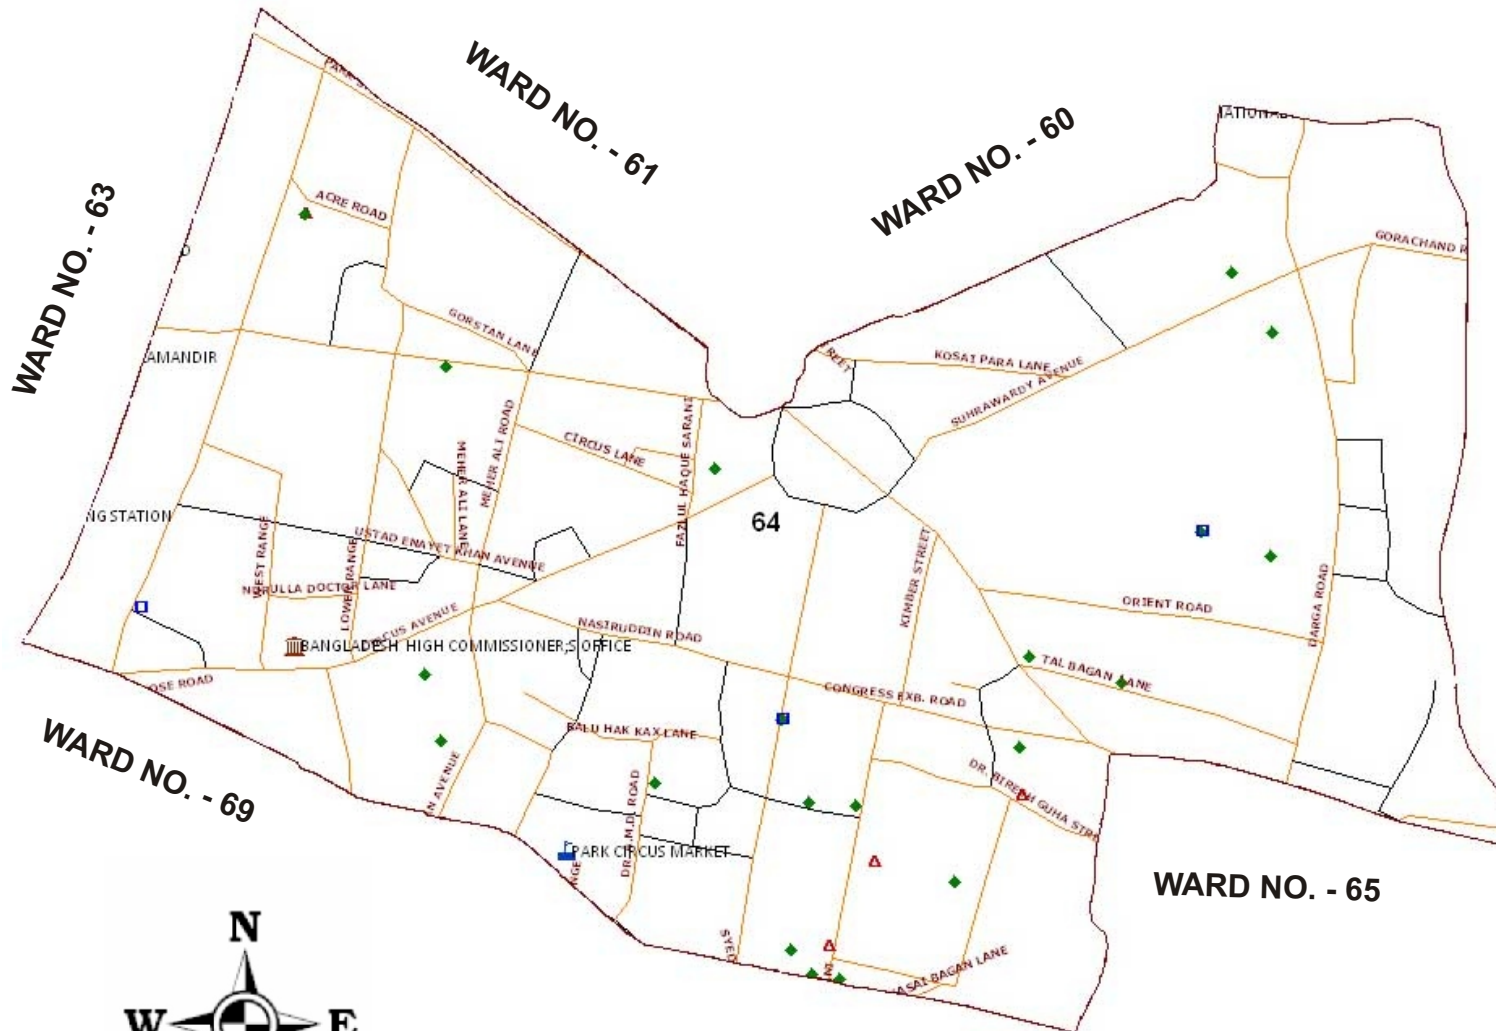

WARD NO. 64

WARD NO. - 59

LEGEND

- WardBoundary_kol
- HIGH_SCHOOL
- PRIVATE_SCHOOL
- PRIMARY_SCHOOL
- Metro_Station
- OFFICE
- BANK
- POST OFFICE
- LANDMARK
- ENTERTAINMENT
- HEALTH
- POLICE STATION
- MARKET
- EDUCATIONAL
- TRANSPORT
- RELEGIOUS
- CREMATORIUM
- FERI GHAT
- MARKET
- OFFICE
- Roads
- Roads

NOT TO SCALE

Source: Sarva Shiksha Mission, Kolkata