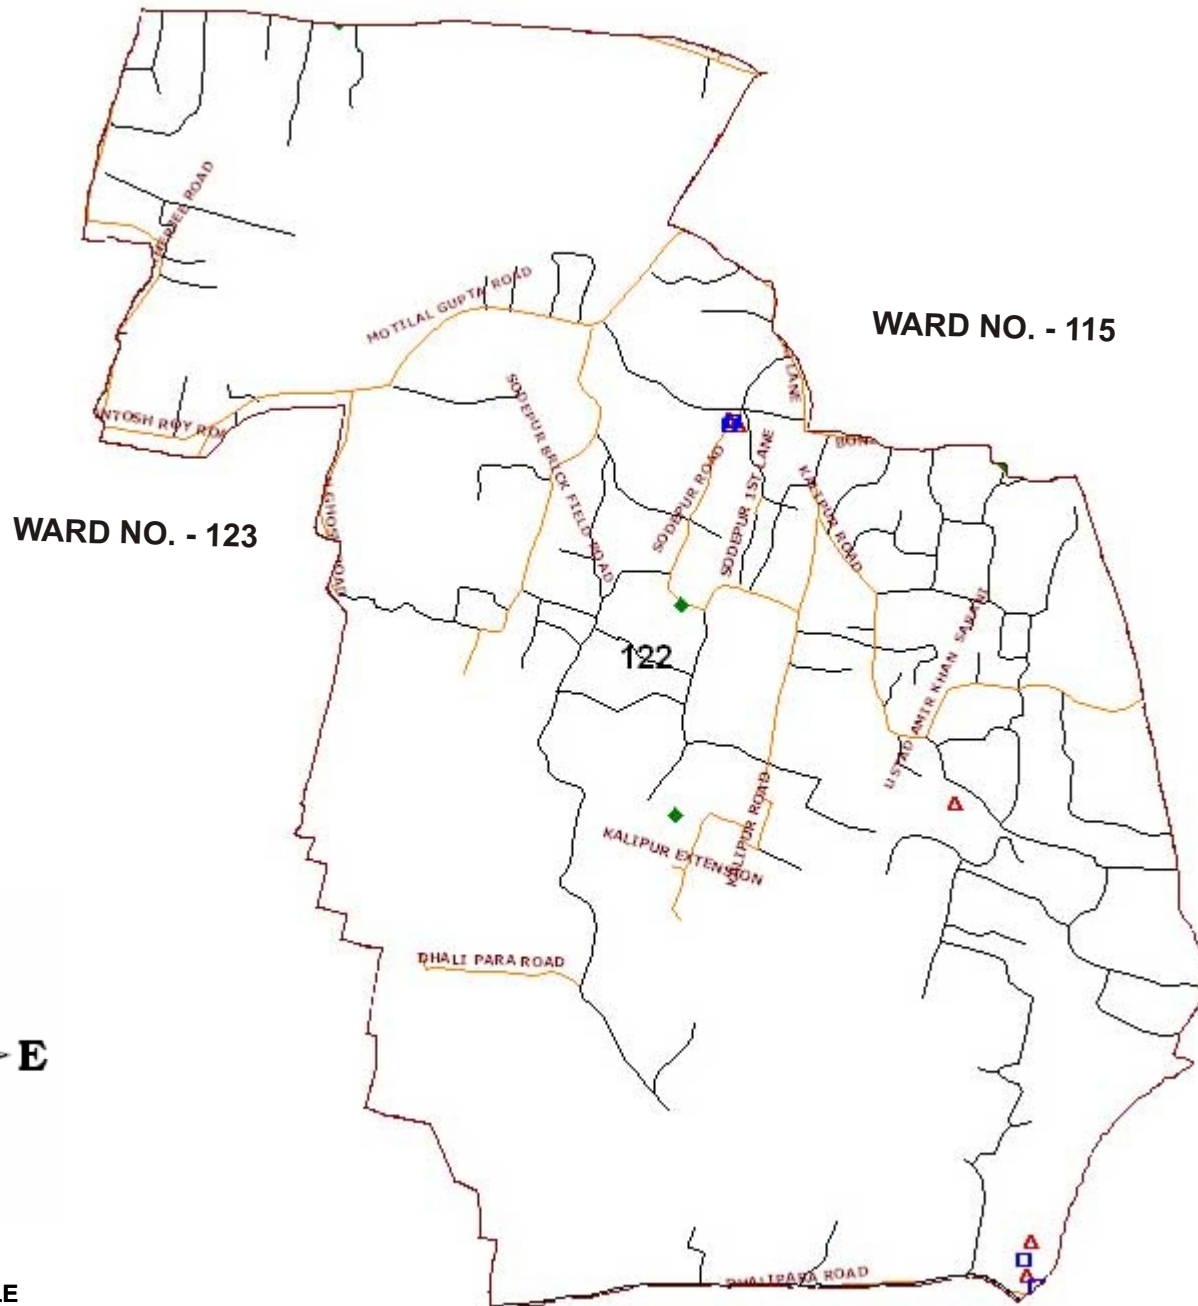

WARD NO. - 121

WARD NO. 122

LEGEND

- WardBoundary_kol
- HIGH_SCHOOL
- PRIVATE_SCHOOL
- PRIMARY_SCHOOL
- Metro_Station
- OFFICE
- BANK
- POST OFFICE
- LANDMARK
- ENTERTAINMENT
- HEALTH
- POLICE STATION
- MARKET
- EDUCATIONAL
- TRANSPORT
- RELIGIOUS
- CREMATORIUM
- FERI GHAT
- MARKET
- OFFICE
- Roads
- Roads

NOT TO SCALE

Source: Sarva Shiksha Mission, Kolkata