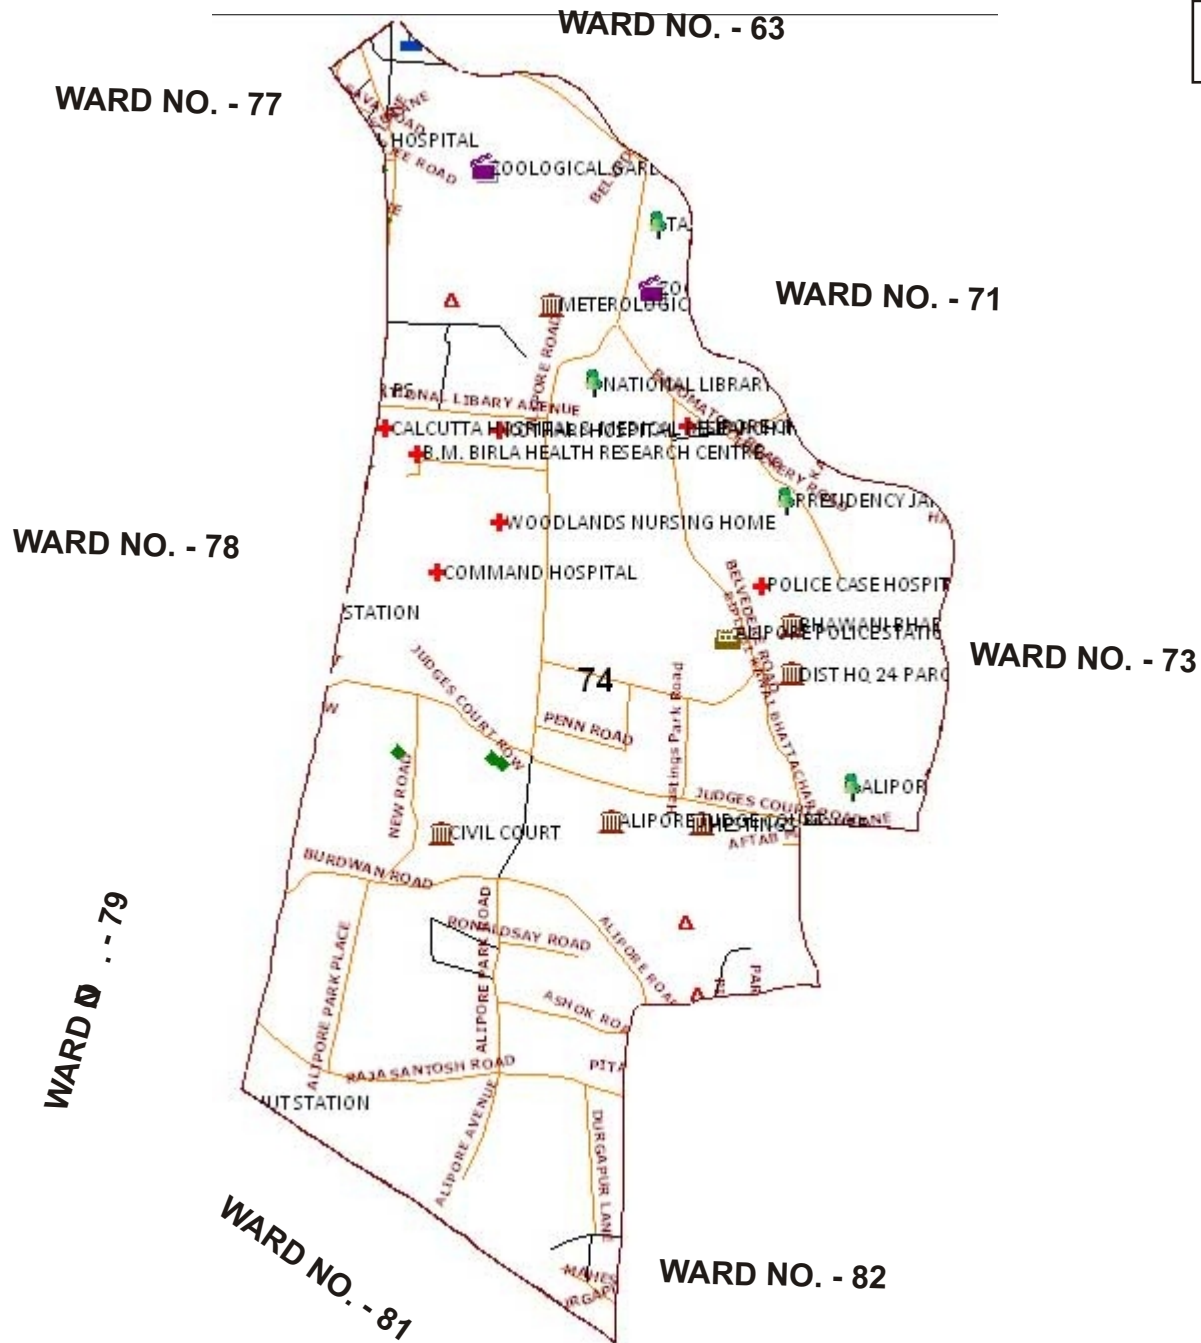

WARD NO. 74

LEGEND

- WardBoundary_kol
- HIGH_SCHOOL
- PRIVATE_SCHOOL
- PRIMARY_SCHOOL
- Metro_Station
- OFFICE
- BANK
- POST OFFICE
- LANDMARK
- ENTERTAINMENT
- HEALTH
- POLICE STATION
- MARKET
- EDUCATIONAL
- TRANSPORT
- RELEGIOUS
- CREMATORIUM
- FERI GHAT
- MARKET
- OFFICE
- Roads
- Roads