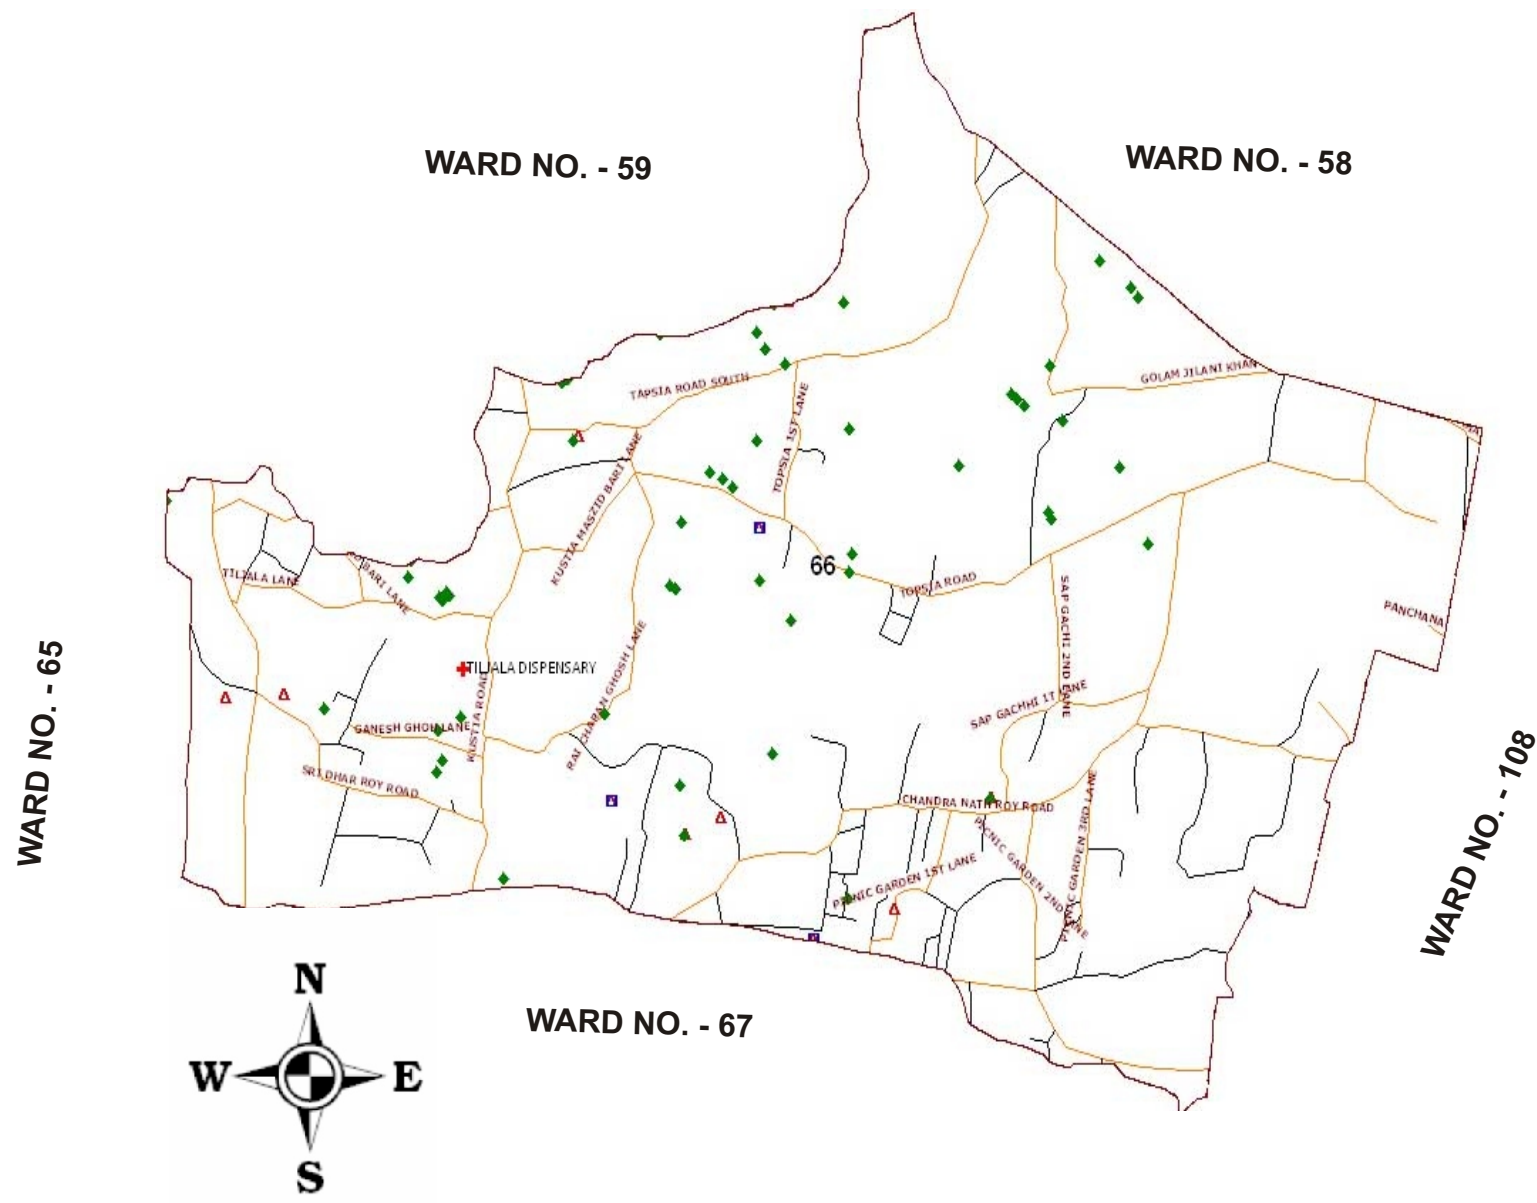

WARD NO. 66

LEGEND

- WardBoundary_kol
- HIGH_SCHOOL
- PRIVATE_SCHOOL
- PRIMARY_SCHOOL
- Metro_Station
- OFFICE
- BANK
- POST OFFICE
- LANDMARK
- ENTERTAINMENT
- HEALTH
- POLICE STATION
- MARKET
- EDUCATIONAL
- TRANSPORT
- RELEGIOUS
- CREMATORIUM
- FERI GHAT
- MARKET
- OFFICE
- Roads
- Roads

NOT TO SCALE

Source: Sarva Shiksha Mission, Kolkata