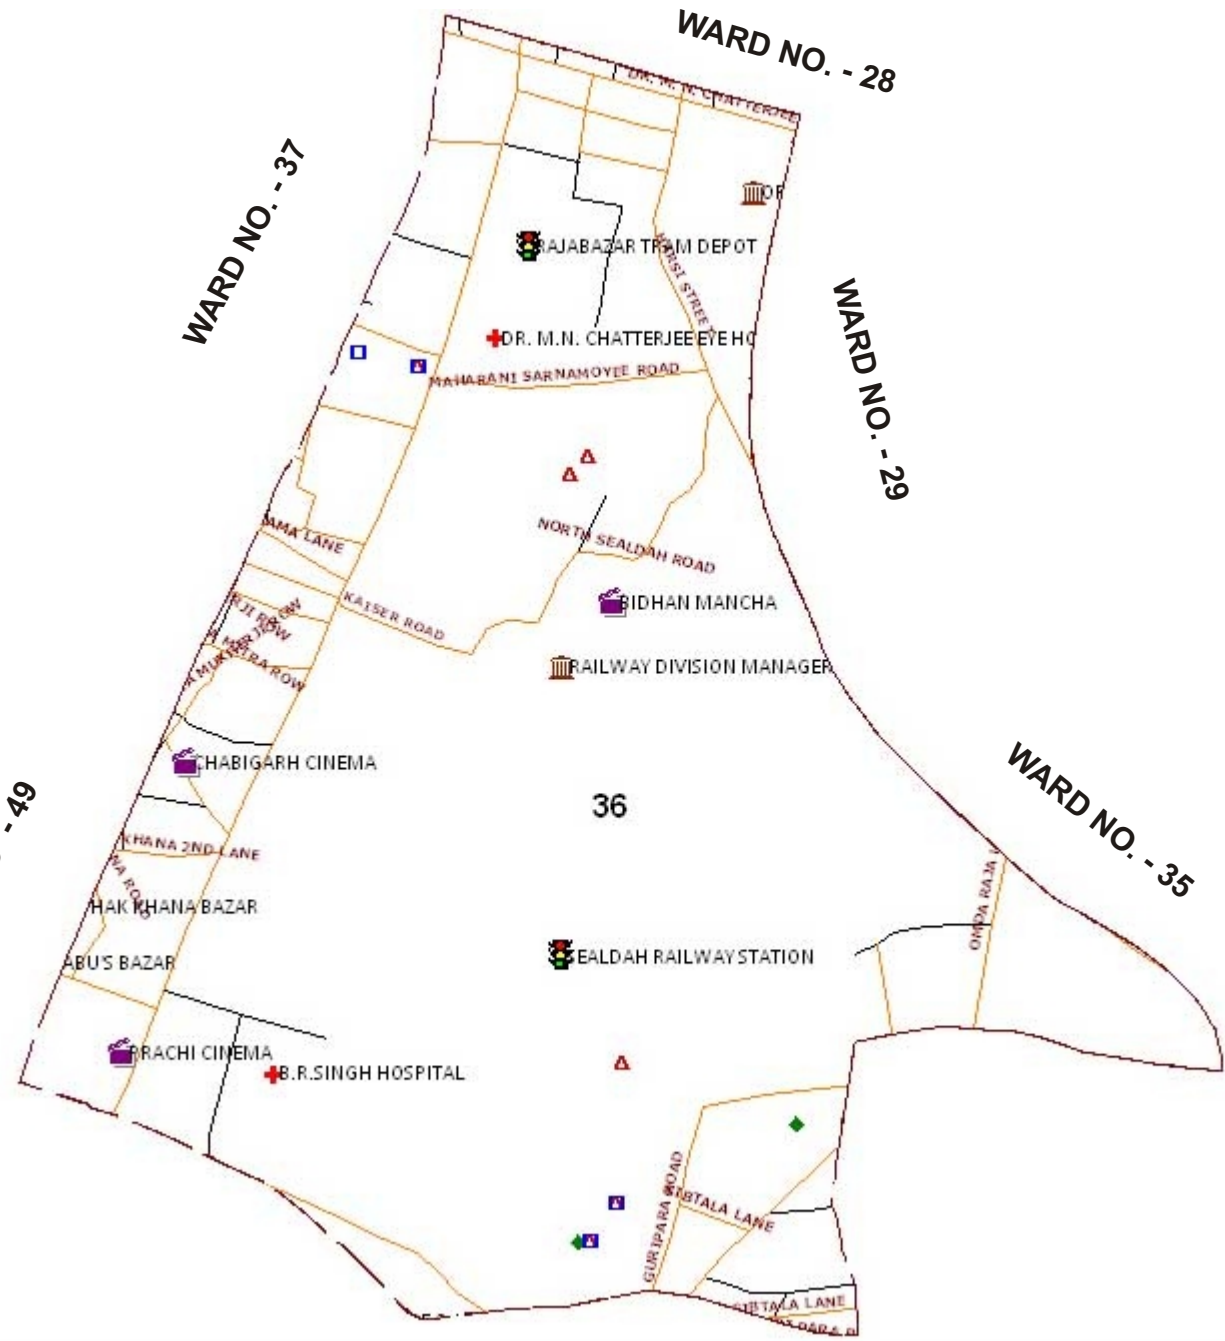

NOT TO SCALE

Source: Sarva Shiksha Mission, Kolkata

WARD NO. - 57

WARD NO. - 34

WARD NO. - 36

WARD NO. 36

LEGEND	
	WardBoundary_kol
	HIGH_SCHOOL
	PRIVATE_SCHOOL
	PRIMARY_SCHOOL
	Metro_Station
	OFFICE
	BANK
	POST OFFICE
	LANDMARK
	ENTERTAINMENT
	HEALTH
	POLICE STATION
	MARKET
	EDUCATIONAL
	TRANSPORT
	RELEGIOUS
	CREMATORIUM
	FERI GHAT
	MARKET
	OFFICE
	Roads
	Roads