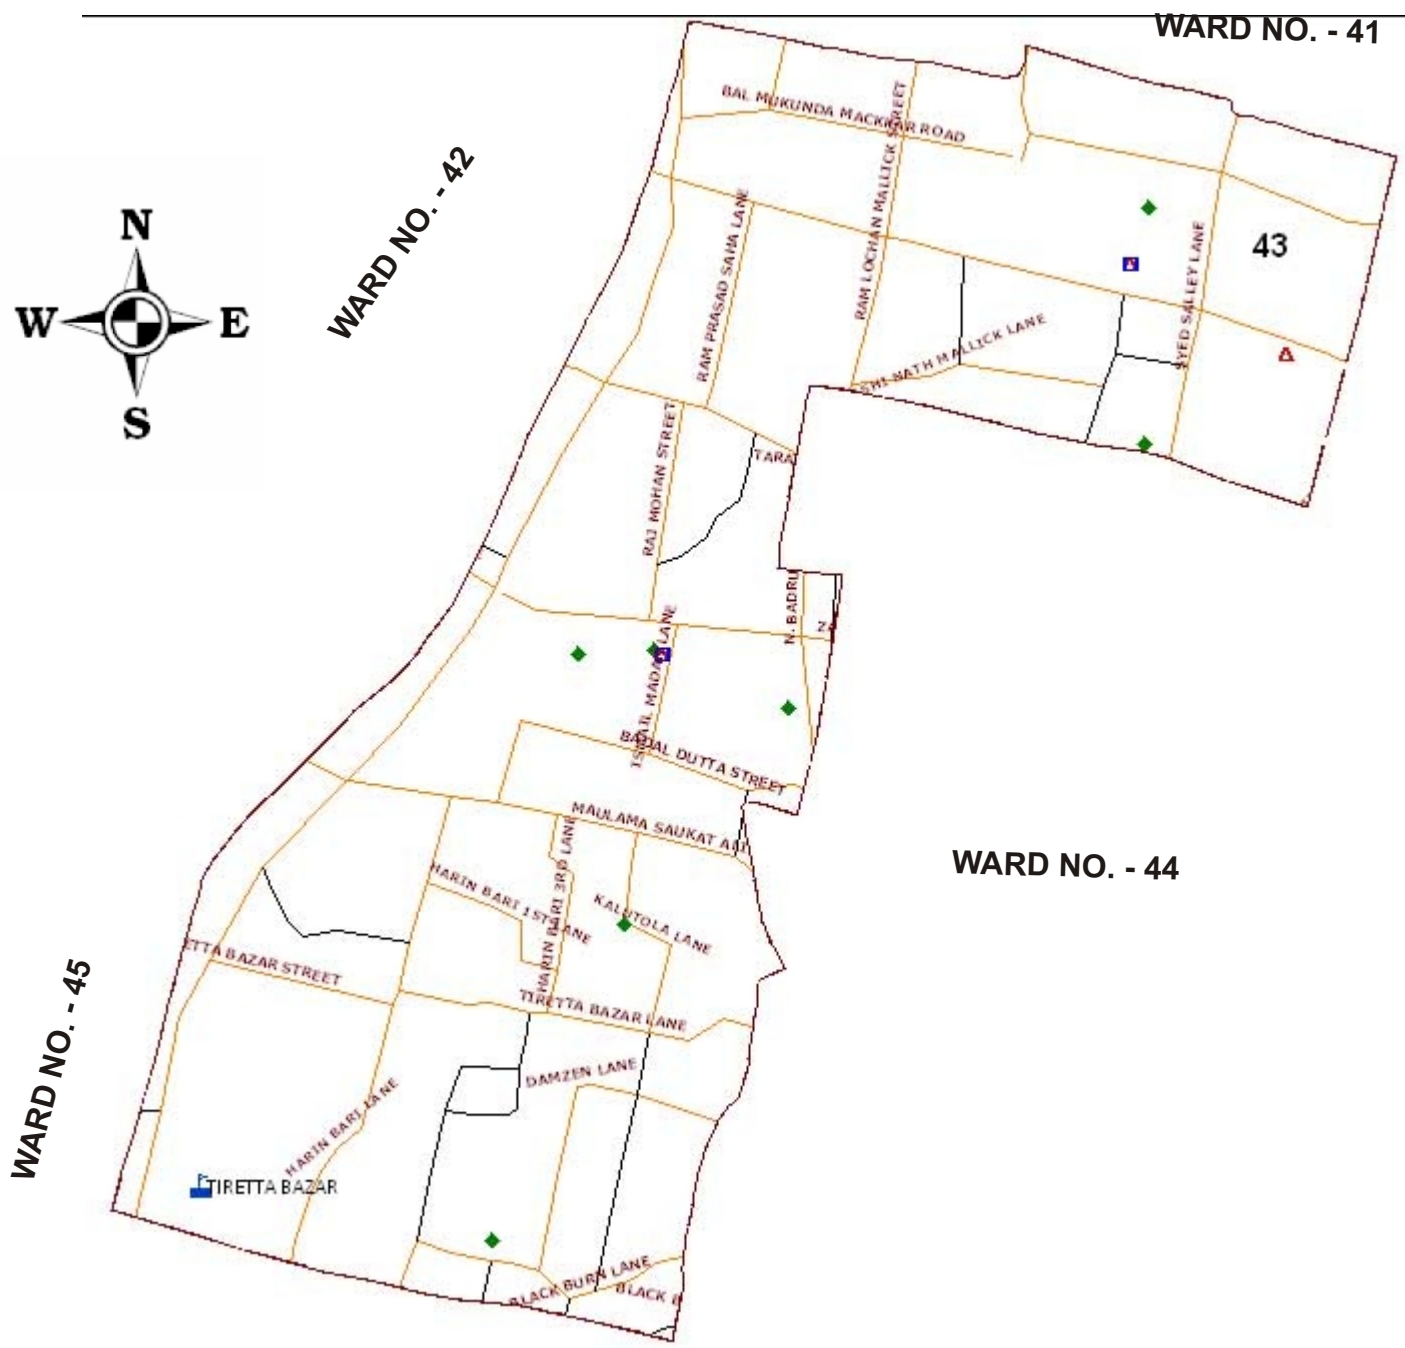

WARD NO. 43

LEGEND	
	WardBoundary_kol
	HIGH_SCHOOL
	PRIVATE_SCHOOL
	PRIMARY_SCHOOL
	Metro_Station
	OFFICE
	BANK
	POST OFFICE
	LANDMARK
	ENTERTAINMENT
	HEALTH
	POLICE STATION
	MARKET
	EDUCATIONAL
	TRANSPORT
	RELEGIOUS
	CREMATORIUM
	FERI GHAT
	MARKET
	OFFICE
	Roads
	Roads

NOT TO SCALE
Source: Sarva Shiksha Mission, Kolkata