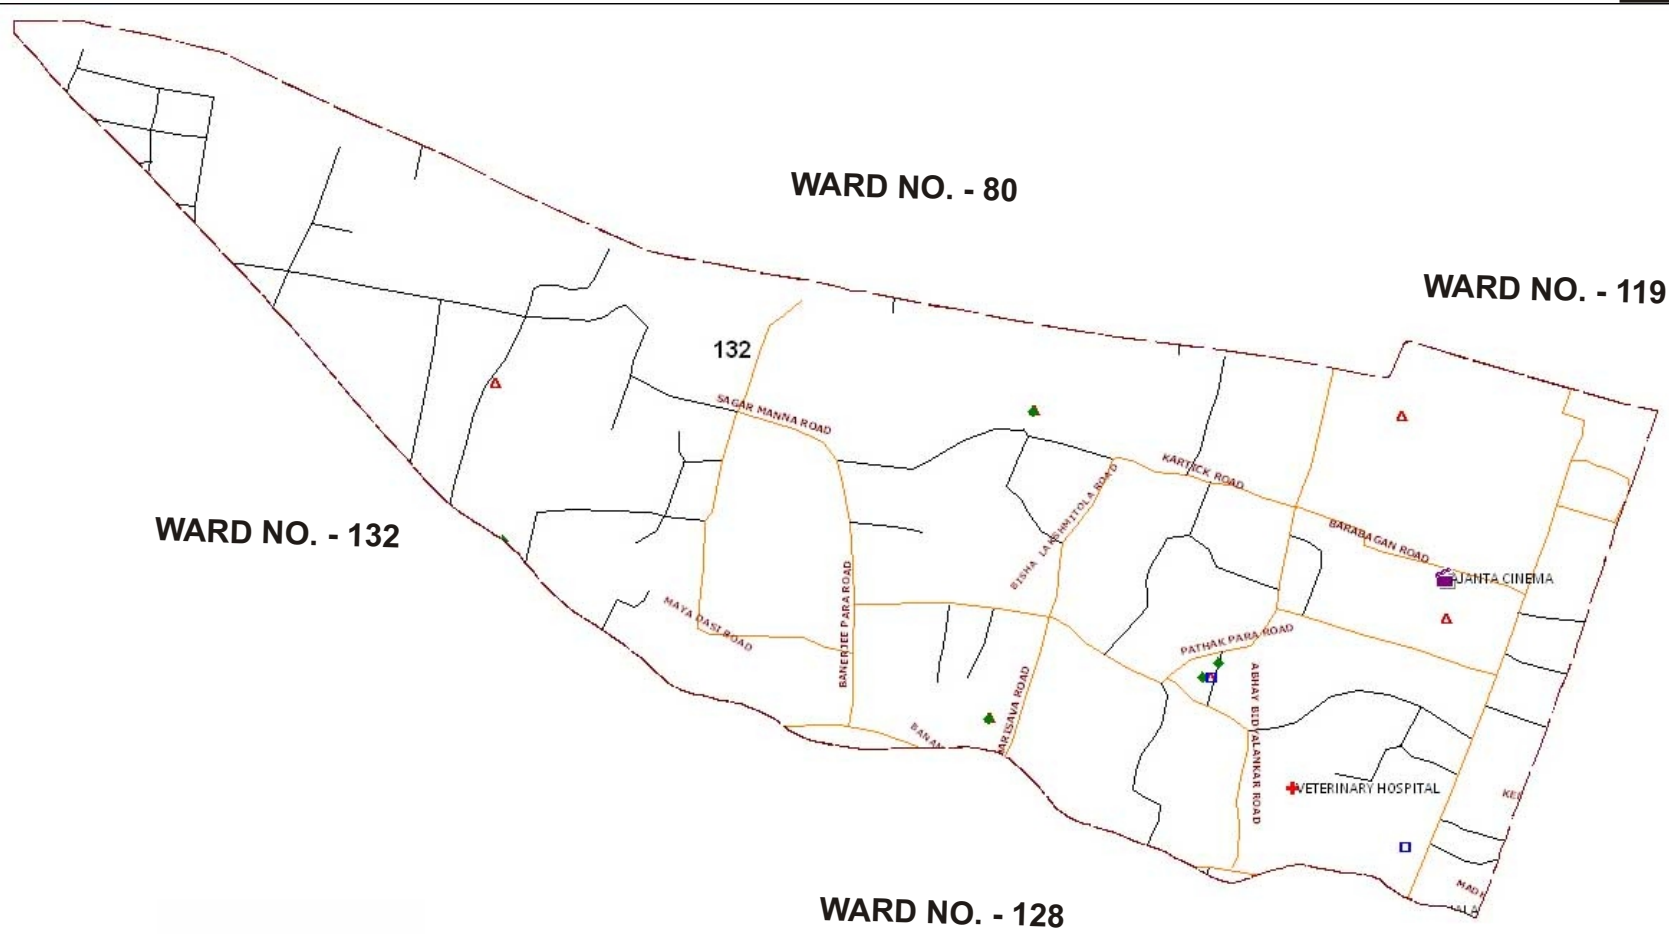

WARD NO. - 129

WARD NO. - 130

WARD NO. - 120

NOT TO SCALE

Source: Sarva Shiksha Mission, Kolkata

WARD NO. 132

LEGEND

- WardBoundary_kol
- HIGH_SCHOOL
- PRIVATE_SCHOOL
- PRIMARY_SCHOOL
- Metro_Station
- OFFICE
- BANK
- POST OFFICE
- LANDMARK
- ENTERTAINMENT
- HEALTH
- POLICE STATION
- MARKET
- EDUCATIONAL
- TRANSPORT
- RELEGIOUS
- CREMATORIUM
- FERI GHAT
- MARKET
- OFFICE
- Roads
- Roads