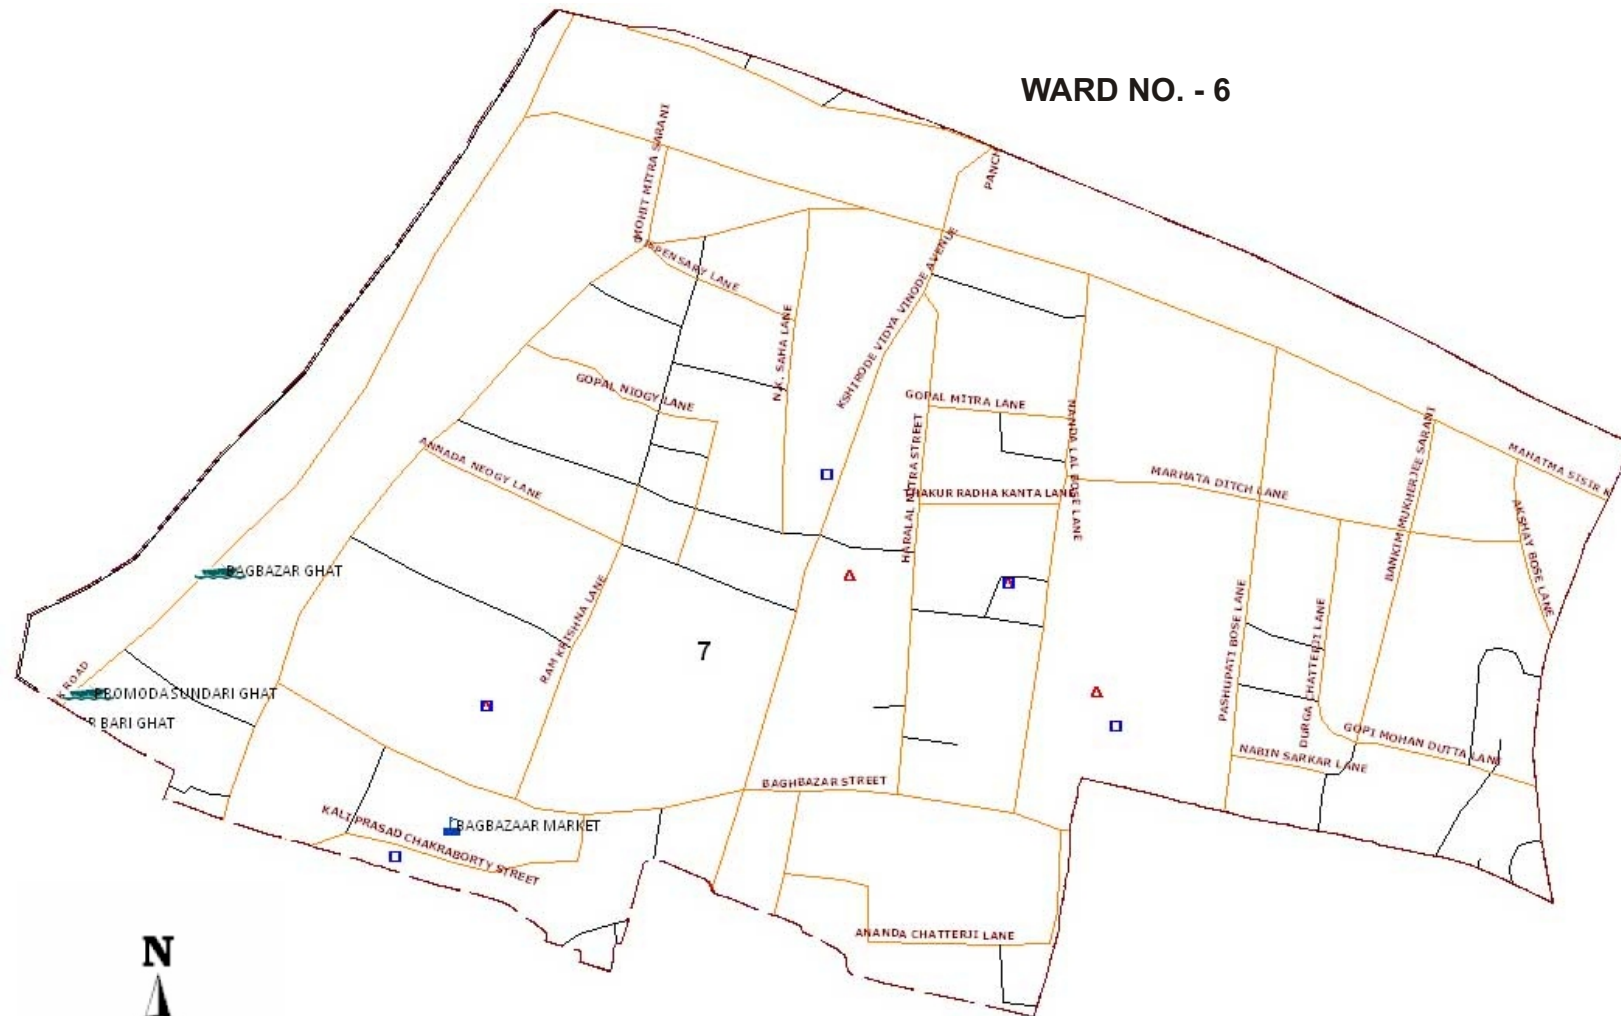

WARD NO. 7

WARD NO. - 6

LEGEND

- WardBoundary_kol
- HIGH_SCHOOL
- PRIVATE_SCHOOL
- PRIMARY_SCHOOL
- Metro_Station
- OFFICE
- BANK
- POST OFFICE
- LANDMARK
- ENTERTAINMENT
- HEALTH
- POLICE STATION
- MARKET
- EDUCATIONAL
- TRANSPORT
- RELEGIOUS
- CREMATORIUM
- FERI GHAT
- MARKET
- OFFICE
- Roads
- Roads

WARD NO. - 8

NOT TO SCALE

Source: Sarva Shiksha Mission, Kolkata