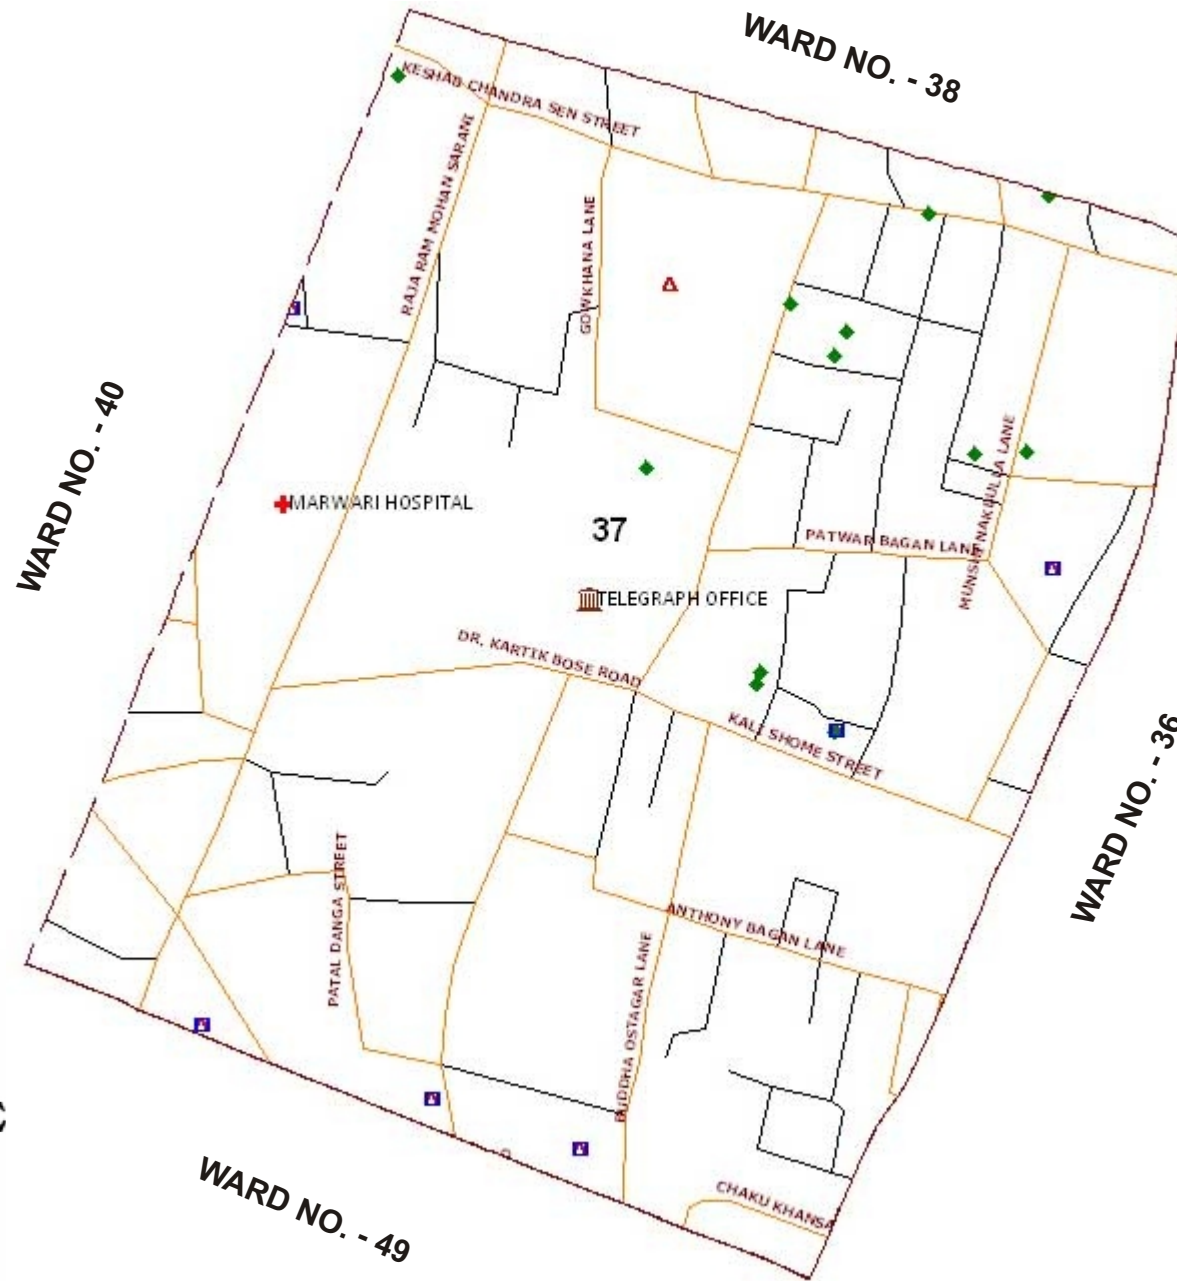

WARD NO. 37

NOT TO SCALE

Source: Sarva Shiksha Mission, Kolkata

LEGEND

- WardBoundary_kol
- HIGH_SCHOOL
- PRIVATE_SCHOOL
- PRIMARY_SCHOOL
- Metro_Station
- OFFICE
- BANK
- POST OFFICE
- LANDMARK
- ENTERTAINMENT
- HEALTH
- POLICE STATION
- MARKET
- EDUCATIONAL
- TRANSPORT
- RELEGIOUS
- CREMATORIUM
- FERI GHAT
- MARKET
- OFFICE
- Roads
- Roads