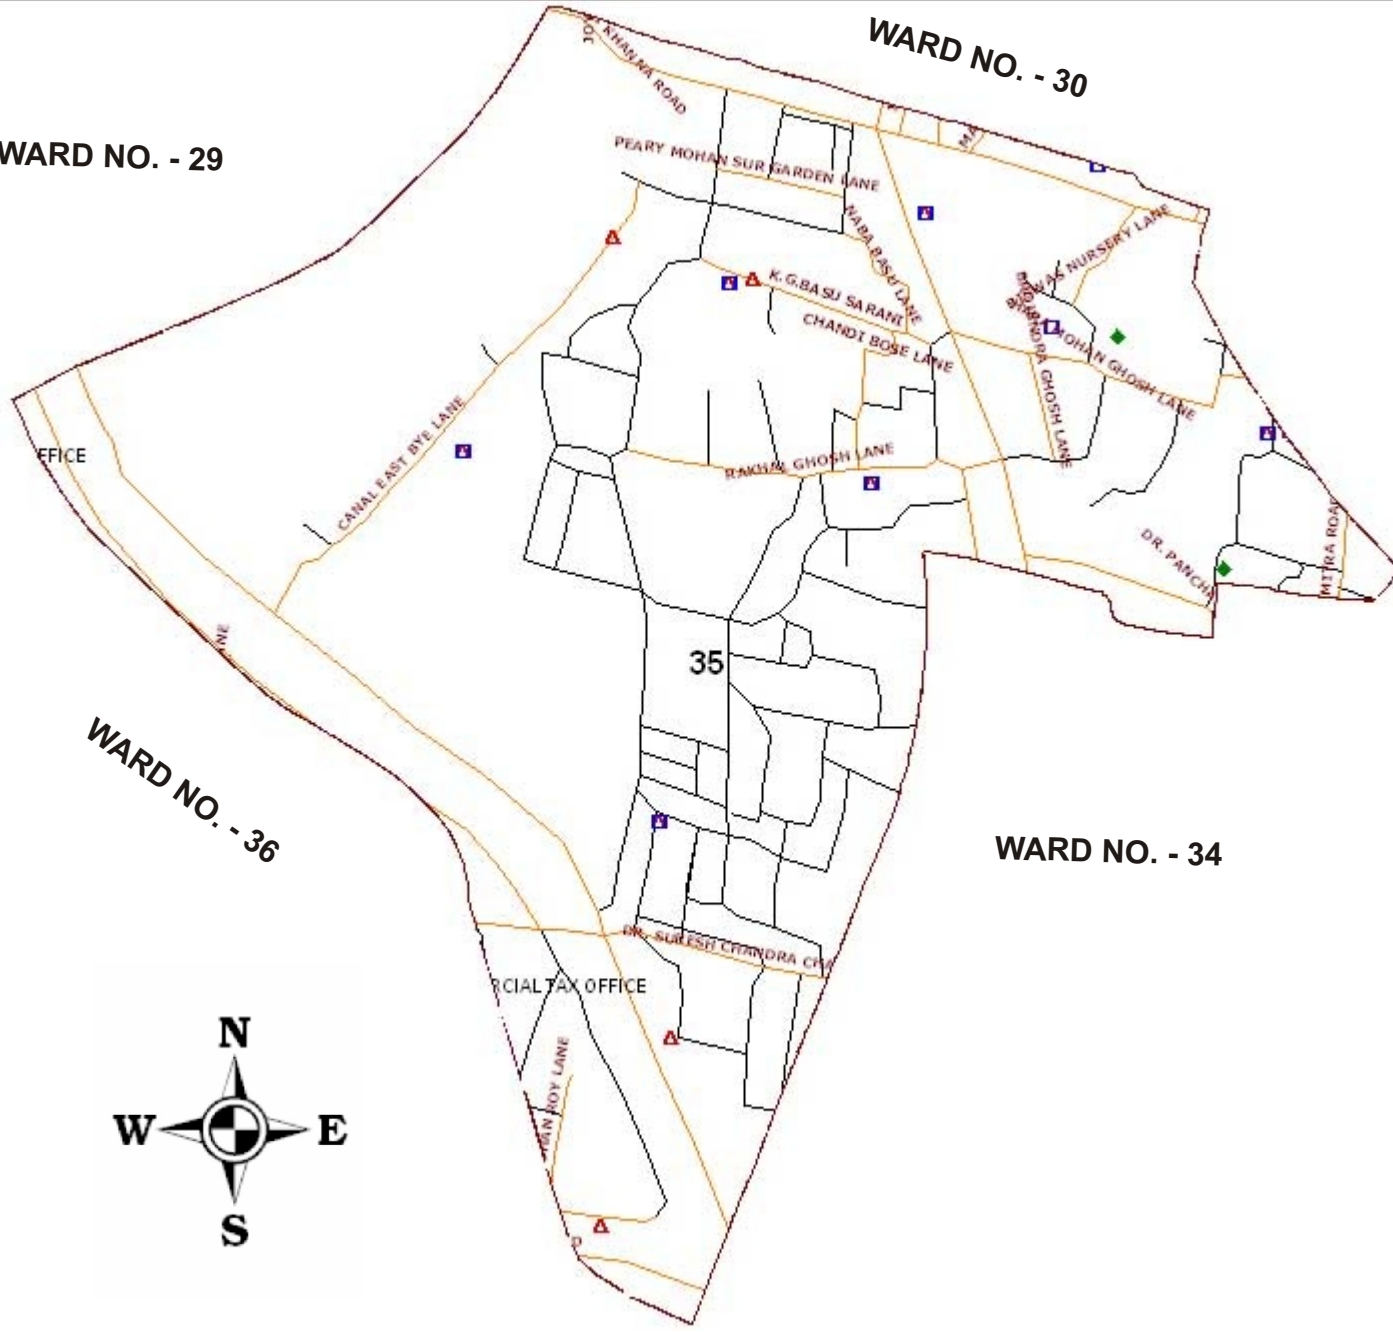

WARD NO. 35

WARD NO. - 29

WARD NO. - 30

LEGEND

- WardBoundary_kol
- HIGH_SCHOOL
- PRIVATE_SCHOOL
- PRIMARY_SCHOOL
- Metro_Station
- OFFICE
- BANK
- POST OFFICE
- LANDMARK
- ENTERTAINMENT
- HEALTH
- POLICE STATION
- MARKET
- EDUCATIONAL
- TRANSPORT
- RELEGIOUS
- CREMATORIUM
- FERI GHAT
- MARKET
- OFFICE
- Roads
- Roads