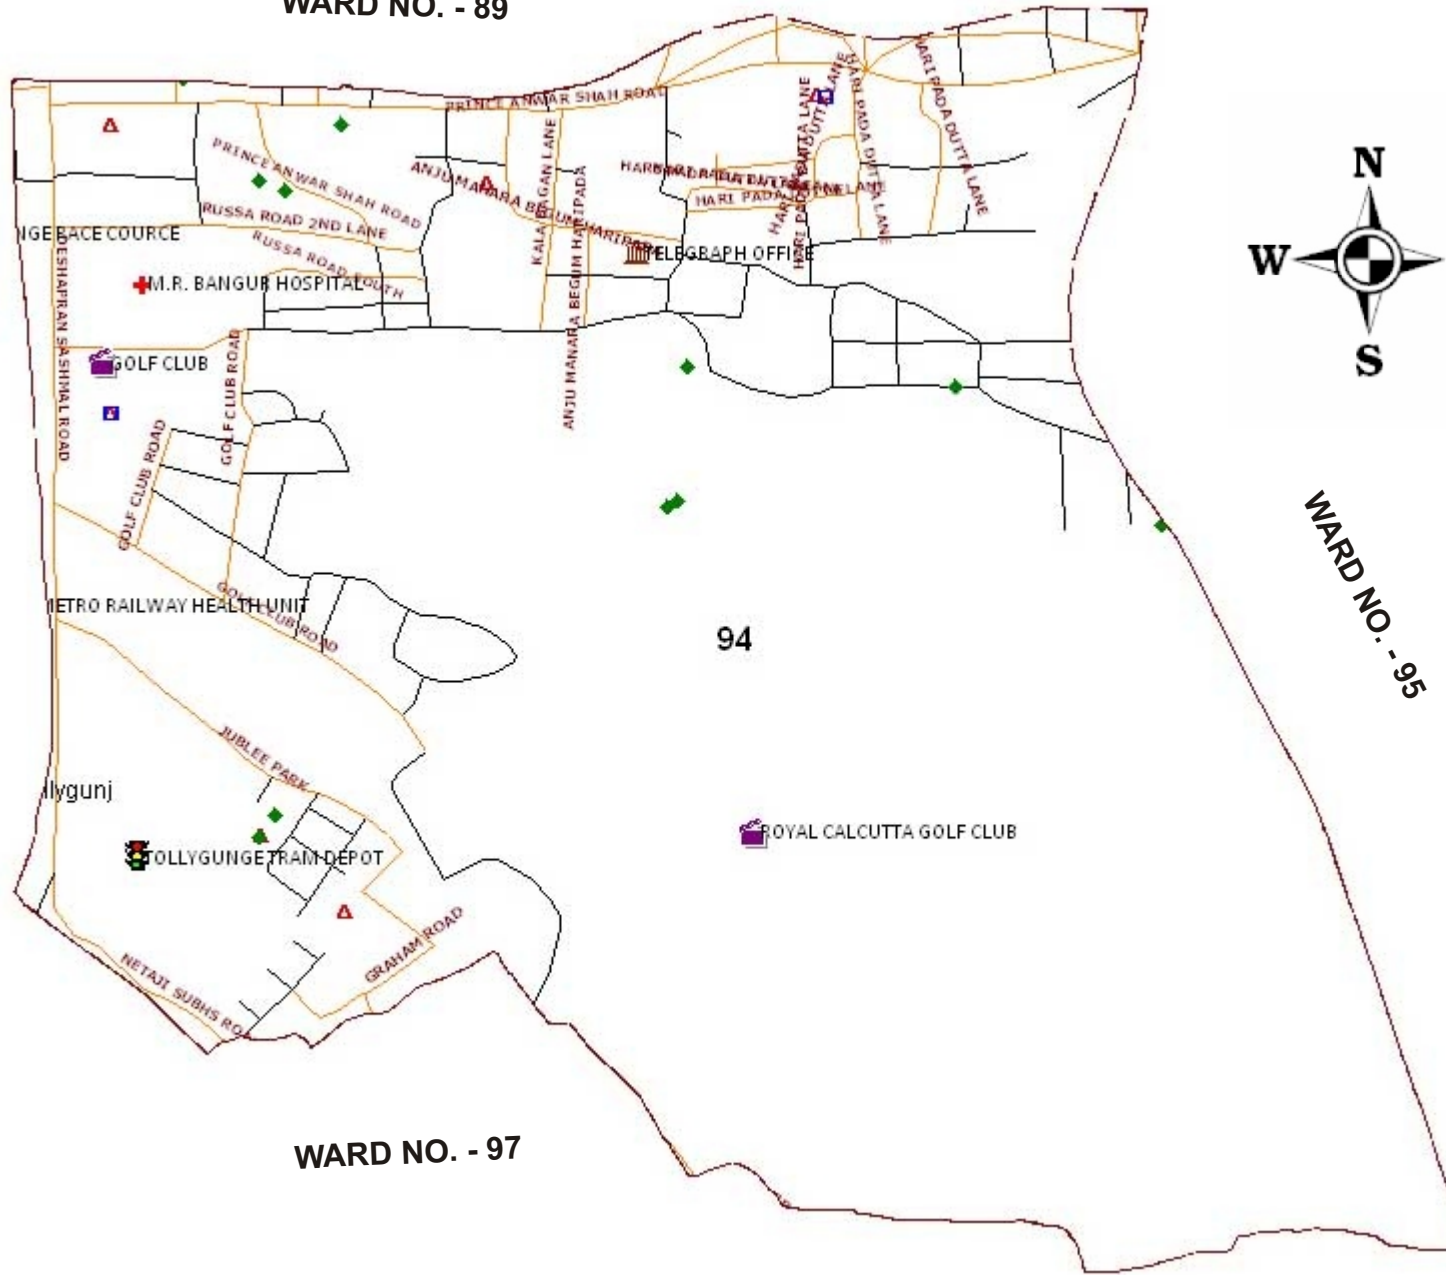

WARD NO. - 89

WARD NO. - 93

WARD NO. 94

LEGEND

- WardBoundary_kol
- HIGH_SCHOOL
- PRIVATE_SCHOOL
- PRIMARY_SCHOOL
- Metro_Station
- OFFICE
- BANK
- POST OFFICE
- LANDMARK
- ENTERTAINMENT
- HEALTH
- POLICE STATION
- MARKET
- EDUCATIONAL
- TRANSPORT
- RELEGIOUS
- CREMATORIUM
- FERI GHAT
- MARKET
- OFFICE
- Roads
- Roads

NOT TO SCALE

Source: Sarva Shiksha Mission, Kolkata