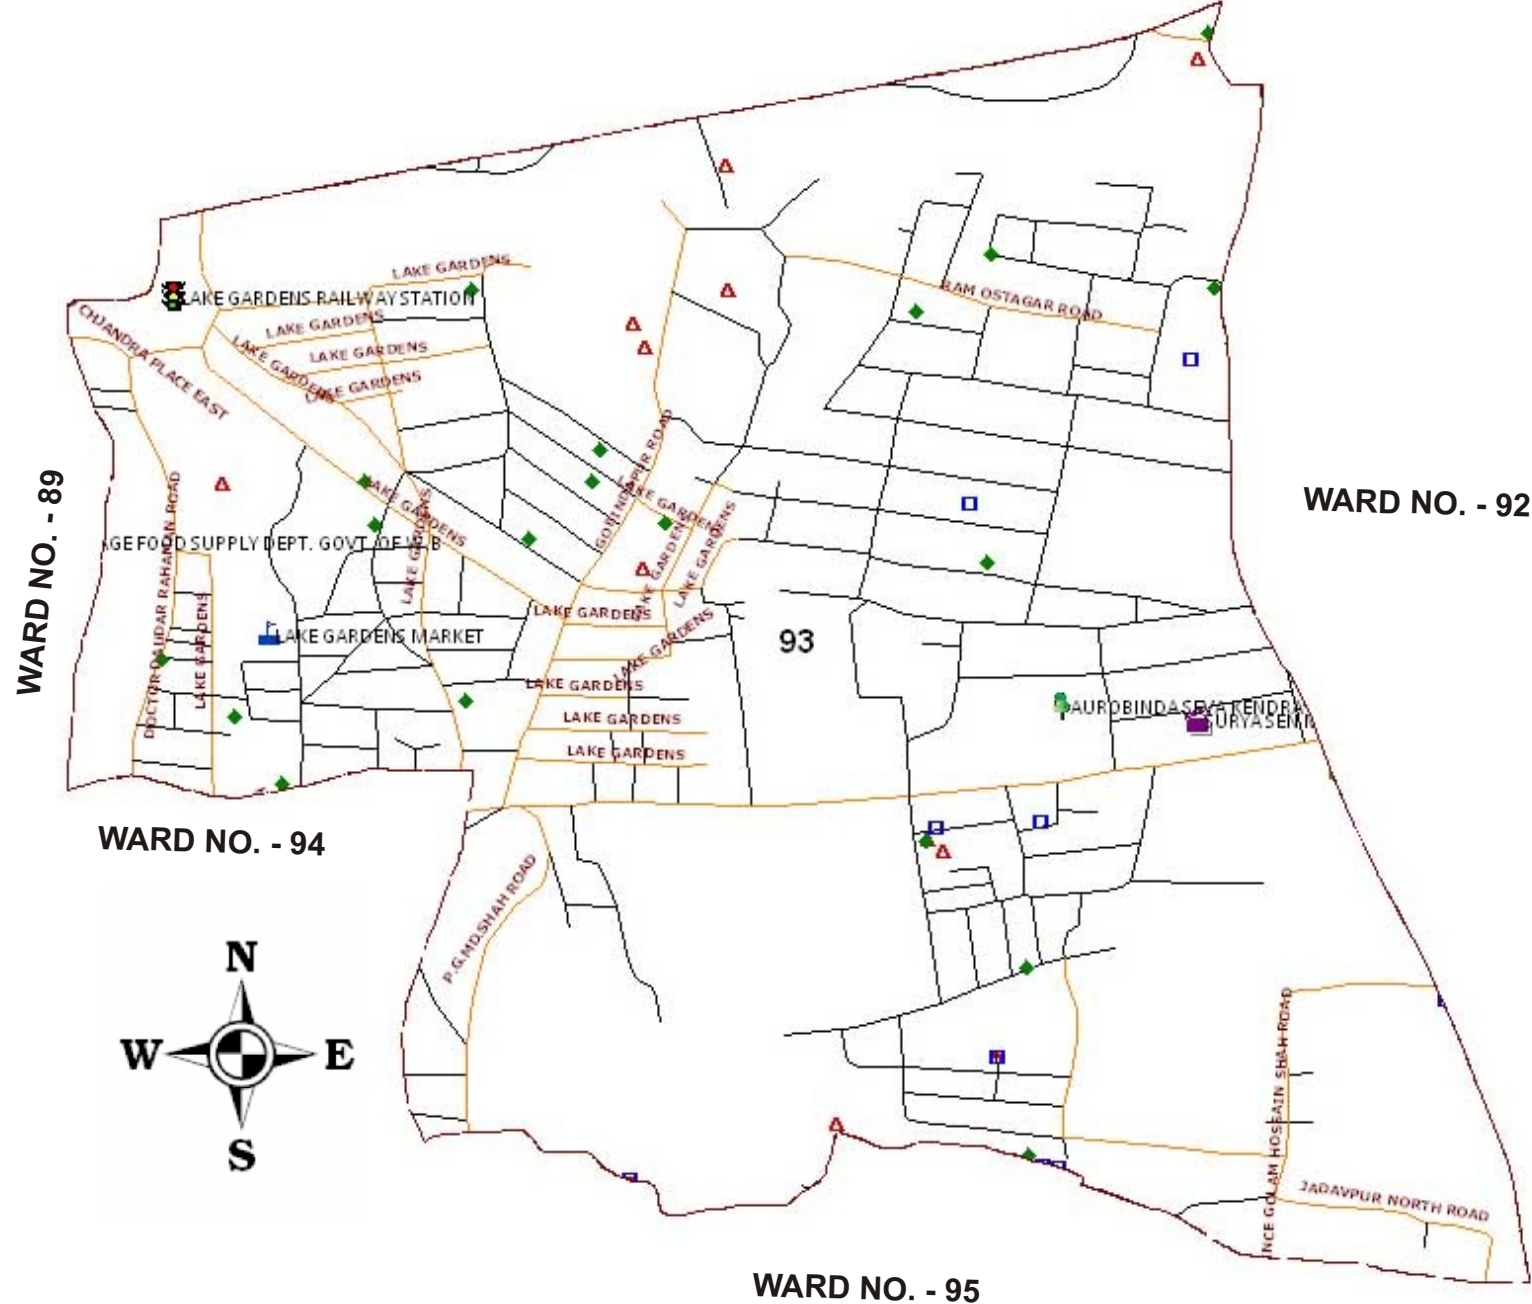

WARD NO. - 90

WARD NO. 93

LEGEND

- WardBoundary_kol
- HIGH_SCHOOL
- PRIVATE_SCHOOL
- PRIMARY_SCHOOL
- Metro_Station
- OFFICE
- BANK
- POST OFFICE
- LANDMARK
- ENTERTAINMENT
- HEALTH
- POLICE STATION
- MARKET
- EDUCATIONAL
- TRANSPORT
- RELEGIOUS
- CREMATORIUM
- FERI GHAT
- MARKET
- OFFICE
- Roads
- Roads

NOT TO SCALE

Source: Sarva Shiksha Mission, Kolkata