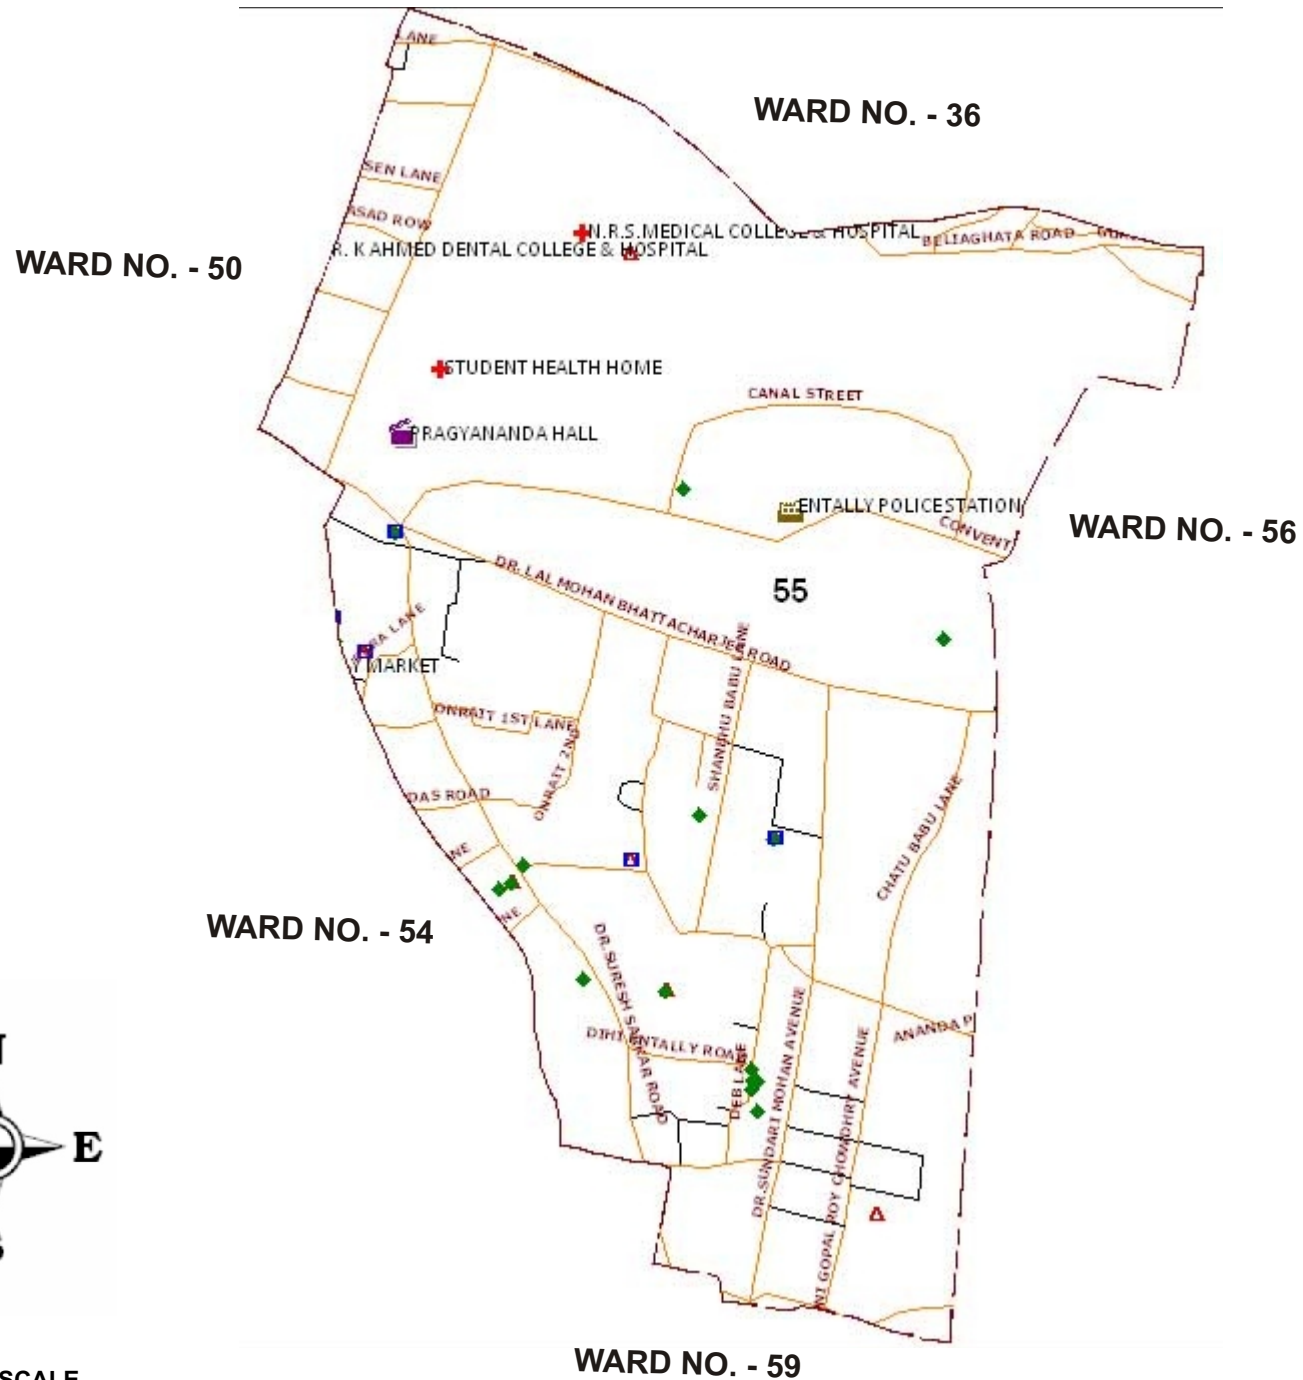

WARD NO. 55

LEGEND

- WardBoundary_kol
- HIGH_SCHOOL
- PRIVATE_SCHOOL
- PRIMARY_SCHOOL
- Metro_Station
- OFFICE
- BANK
- POST OFFICE
- LANDMARK
- ENTERTAINMENT
- HEALTH
- POLICE STATION
- MARKET
- EDUCATIONAL
- TRANSPORT
- RELEGIOUS
- CREMATORIUM
- FERI GHAT
- MARKET
- OFFICE
- Roads
- Roads

NOT TO SCALE
Source: Sarva Shiksha Mission, Kolkata