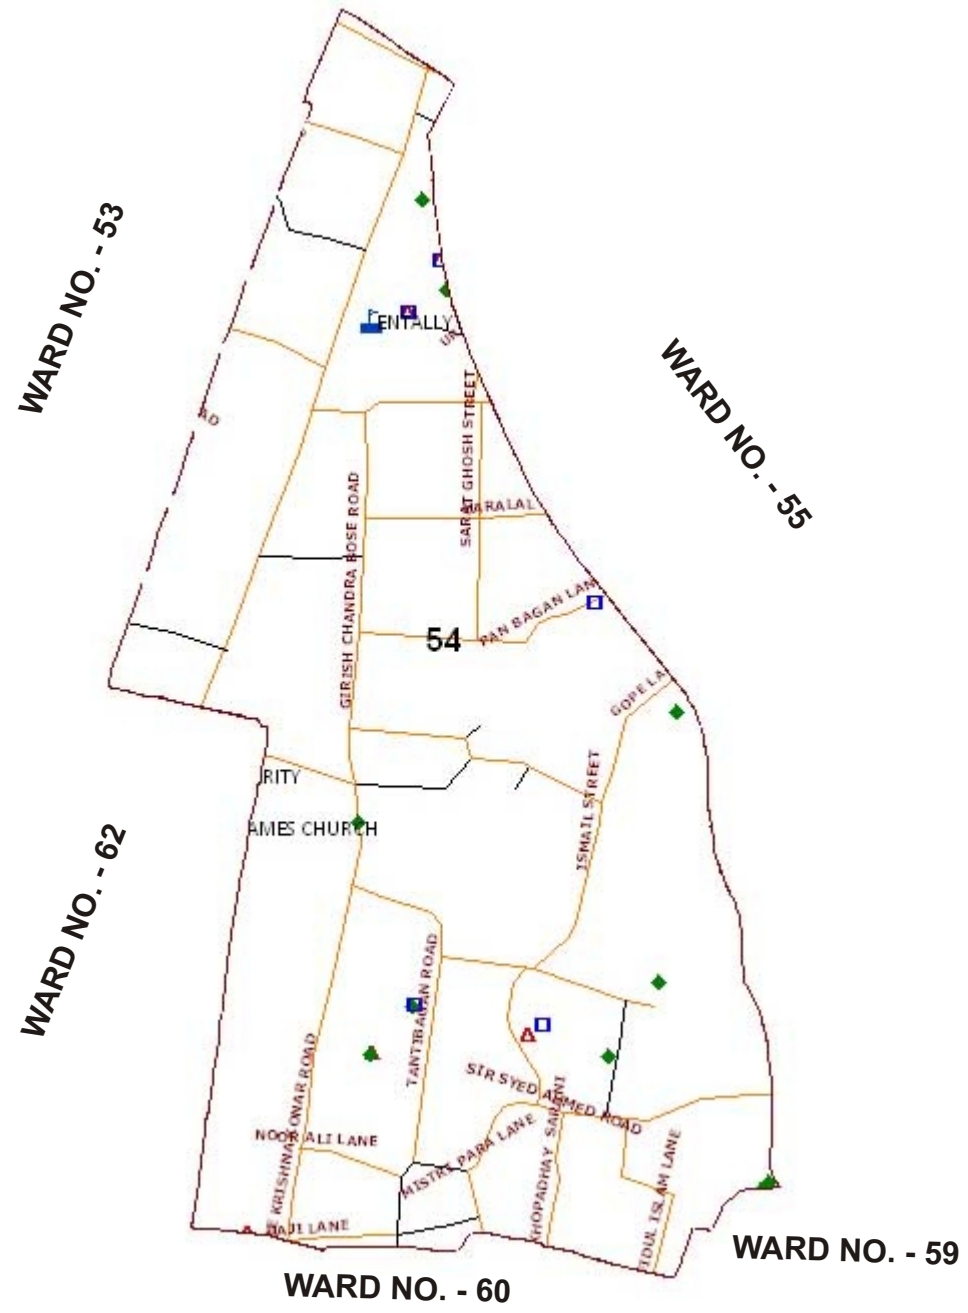

WARD NO. 54

LEGEND	
	WardBoundary_kol
	HIGH_SCHOOL
	PRIVATE_SCHOOL
	PRIMARY_SCHOOL
	Metro_Station
	OFFICE
	BANK
	POST OFFICE
	LANDMARK
	ENTERTAINMENT
	HEALTH
	POLICE STATION
	MARKET
	EDUCATIONAL
	TRANSPORT
	RELEGIOS
	CREMATORIUM
	FERI GHAT
	MARKET
	OFFICE
	Roads
	Roads