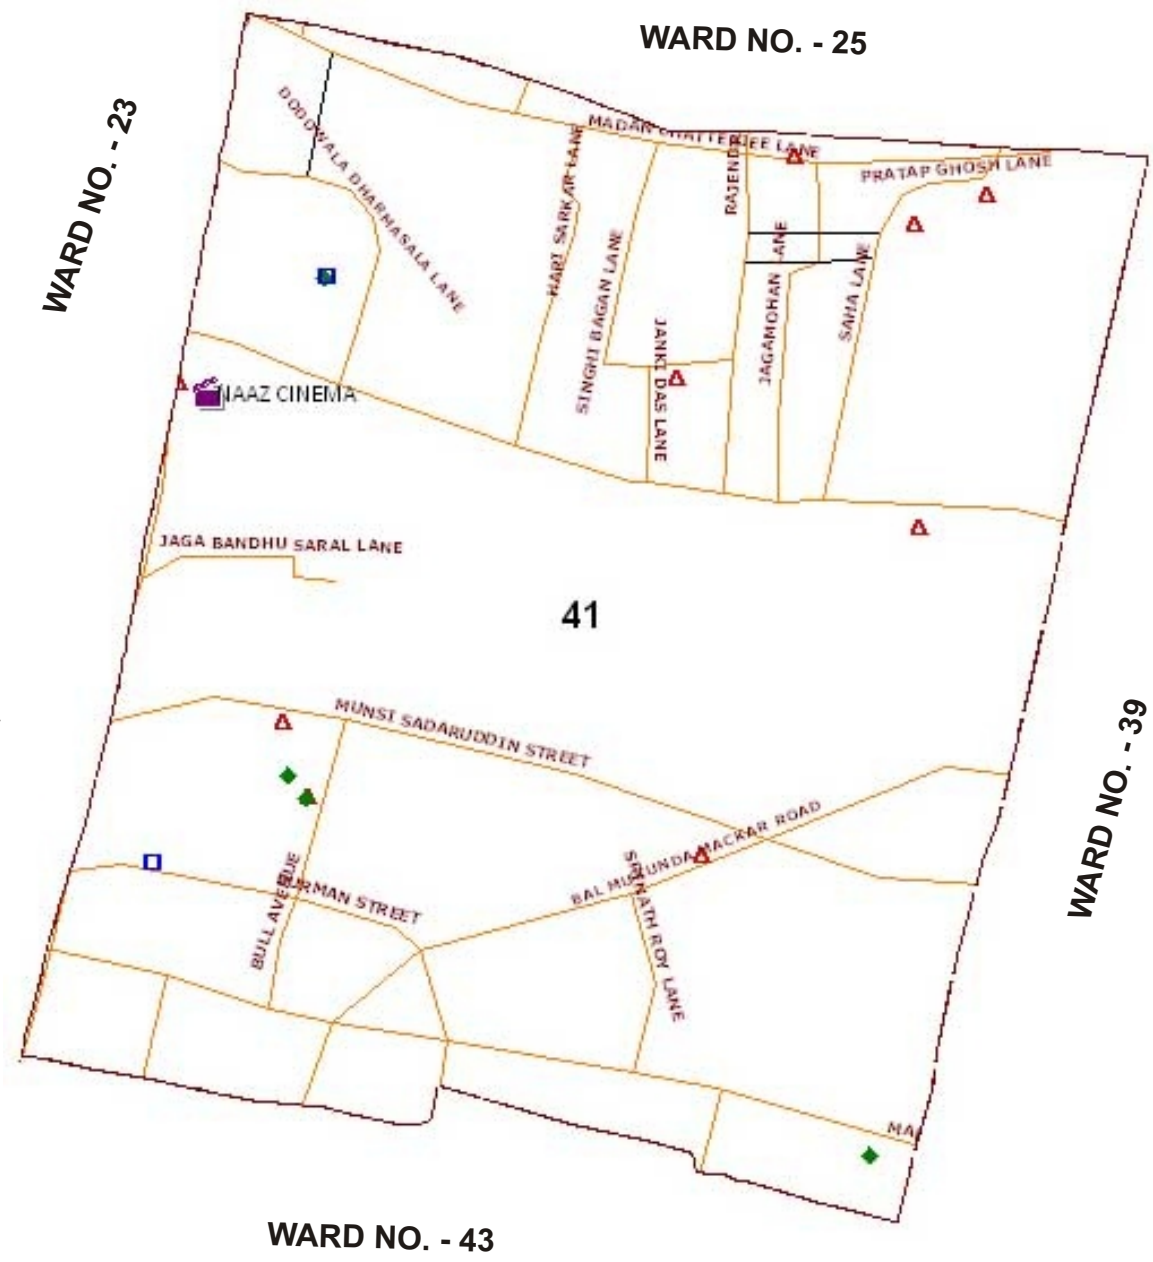

WARD NO. 41

LEGEND	
	WardBoundary_kol
	HIGH_SCHOOL
	PRIVATE_SCHOOL
	PRIMARY_SCHOOL
	Metro_Station
	OFFICE
	BANK
	POST OFFICE
	LANDMARK
	ENTERTAINMENT
	HEALTH
	POLICE STATION
	MARKET
	EDUCATIONAL
	TRANSPORT
	RELEGIOUS
	CREMATORIUM
	FERI GHAT
	MARKET
	OFFICE
	Roads
	Roads